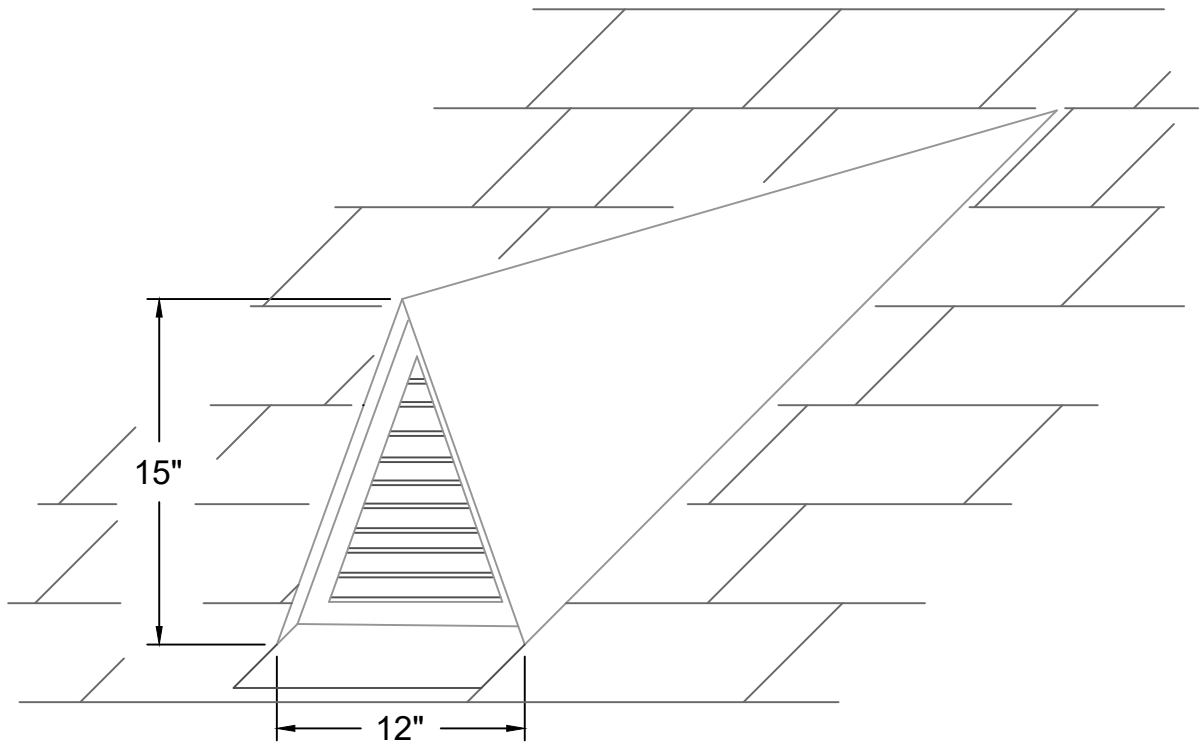

LOUVER DORMER BUTTERFLY

12" FLANGE SOLDERED
OR SEALED WATERTIGHT

2" DEEP LOUVER W/ BUG SCREEN
LOUVER SET BACK 1"

AVAILABLE MATERIALS:

COPPER FREEDOM GRAY COPPER PAINT GRIP STEEL PREWEATHERED ZINC
PREFINISHED ALUMINUM/ STEEL

REV. '24

INSTALLATION:

MARK OPENING IN ROOF DECK ON DESIRED COURSE. CUT OPENING IN DECK. POSITION DORMER OVER OPENING AND FASTEN TO DECK.

OTHER INFORMATION:

SPECIFY EXACT ROOF PITCH.

OTHER:

INCLUDES INSECT SCREEN OF COMPATIBLE MATERIAL.