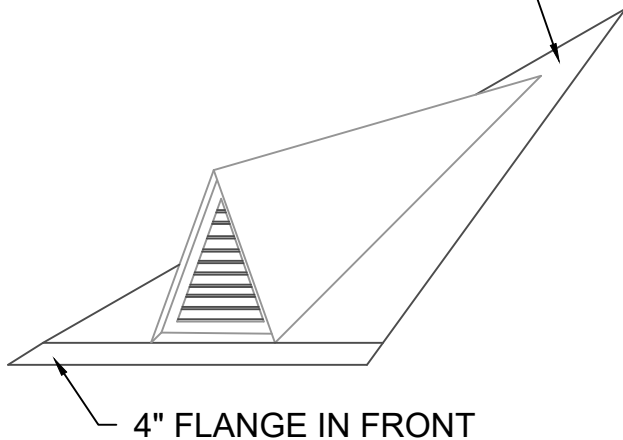

LOUVER DORMER BUTTERFLY

12" FLANGE SOLDERED
OR SEALED WATERTIGHT

2" DEEP LOUVER W/ BUG SCREEN
LOUVER SET BACK 1"

AVAILABLE MATERIALS:

COPPER FREEDOM GRAY COPPER PAINT GRIP STEEL PREWEATHERED ZINC
PREFINISHED ALUMINUM/ STEEL

REV. '24

INSTALLATION:

MARK OPENING IN ROOF DECK ON DESIRED COURSE. CUT OPENING IN DECK. POSITION DORMER OVER OPENING AND FASTEN TO DECK.

OTHER INFORMATION:

SPECIFY EXACT ROOF PITCH.

OTHER:

INCLUDES INSECT SCREEN OF COMPATIBLE MATERIAL.