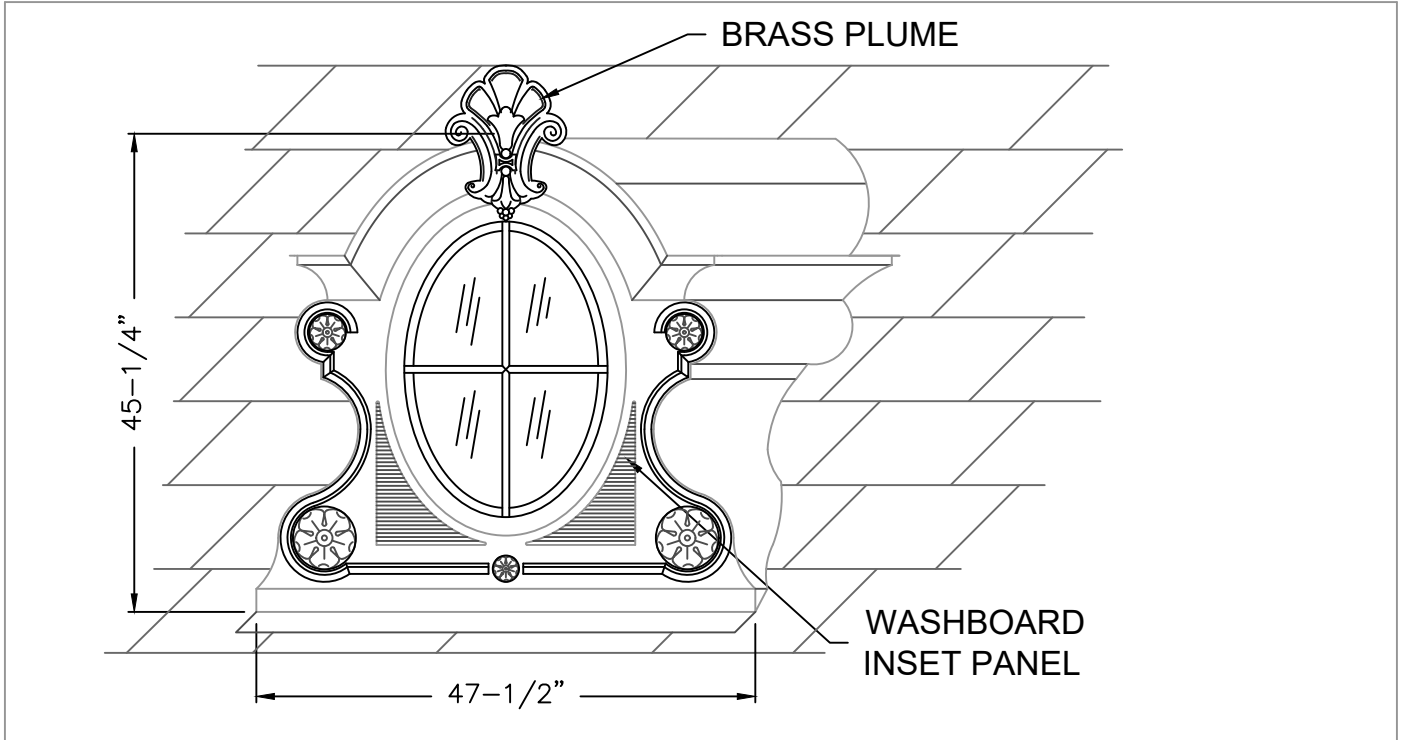

# WINDOW DORMER COMMORATA

REV. '24

## INSTALLATION:

MARK OPENING IN ROOF DECK ON DESIRED COURSE. CUT OPENING IN DECK. POSITION DORMER OVER OPENING AND FASTEN TO DECK.