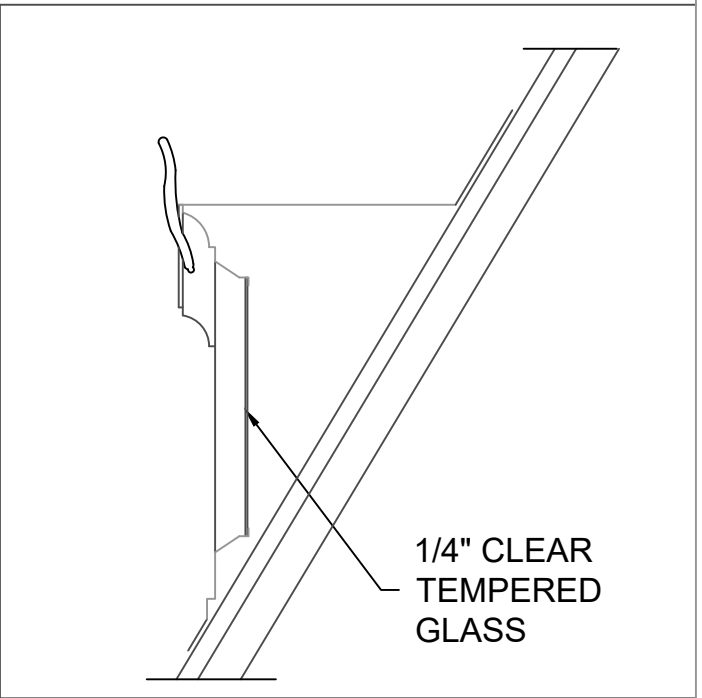

WINDOW DORMER COMMORATA

REV. '24

AVAILABLE MATERIALS:

COPPER

PREWEATHERED ZINC

FREEDOM GRAY COPPER

INSTALLATION:

MARK OPENING IN ROOF DECK ON DESIRED COURSE. CUT OPENING IN DECK. POSITION DORMER OVER OPENING AND FASTEN TO DECK.

ORDER INFORMATION:

SPECIFY EXACT ROOF PITCH.

OTHER:

GLASS IS 1/4" TEMPERED IN CLEAR. AVAILABLE WITH LOUVERS. SPECIFY IF RECEIVING INTERIOR FINISH OUT. INSULATION AND DRYWALL BY OTHERS AS GLASS WOULD BE 5/8" INSULATED IN CLEAR.