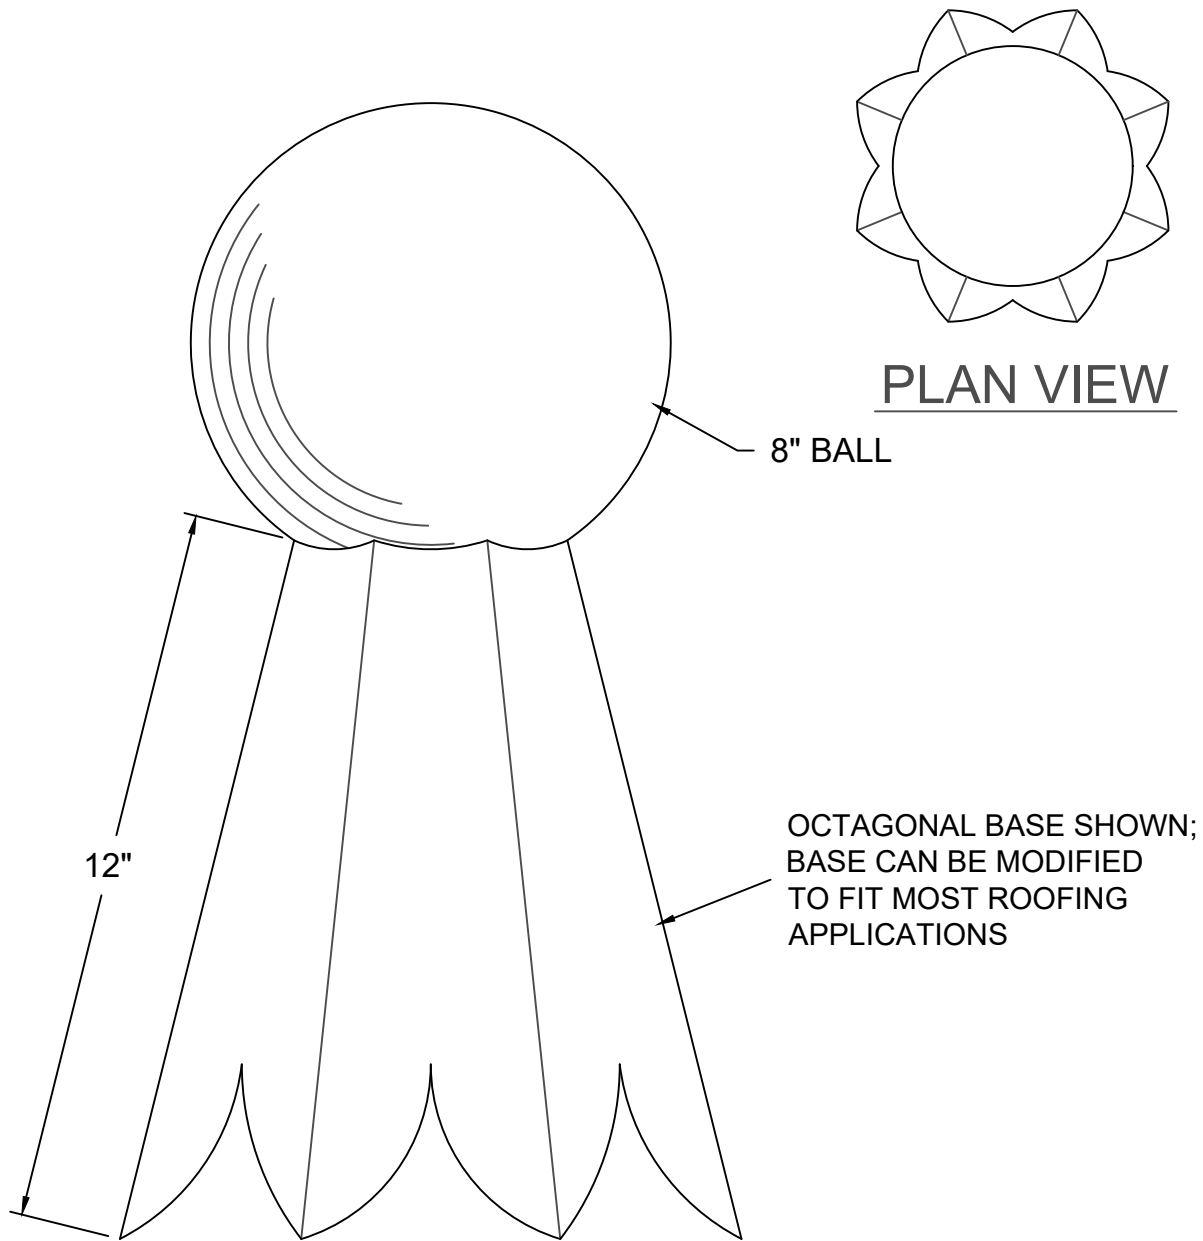

# SPIRE THE CRYSTAL

\*\*\* PLEASE SPECIFY ROOF SLOPE

REV. '24

AVAILABLE MATERIALS:      MILL FINISH/ POST PAINTED ALUMINUM      PAINT GRIP STEEL  
   COPPER                                      FREEDOM GRAY COPPER                                      PREWEATHERED ZINC

WEIGHT:                      VARIES DEPENDING ON ROOF CONDITION, ROOF SLOPE AND MATERIAL

INSTALLATION:            FASTEN THROUGH 12" ROOF FLANGE WITH FASTENERS PROVIDED. SEAL WITH SEALANT FOR A WATERTIGHT INSTALLATION.