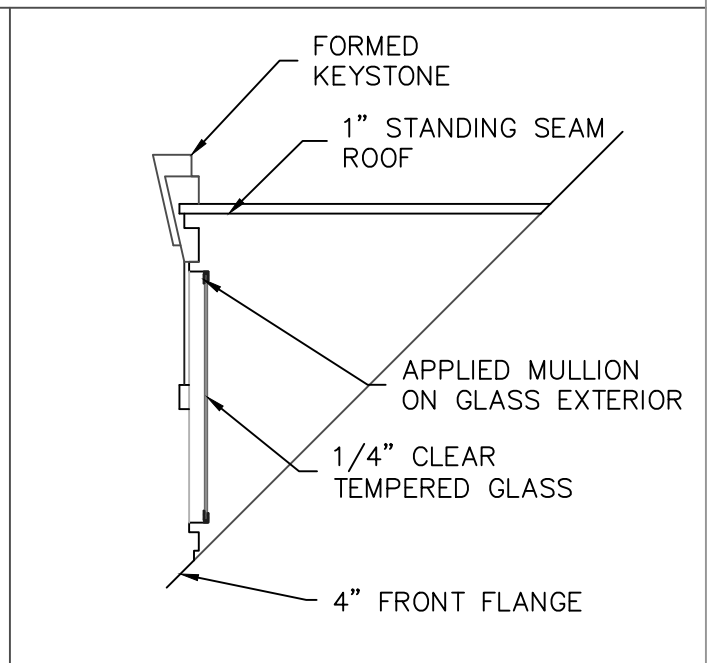

LOUVER DORMER DE LEON

AVAILABLE MATERIALS:

REV. '24

COPPER

FREEDOM GRAY COPPER

PREWEATHERED ZINC

PAINT GRIP STEEL

INSTALLATION:

MARK OPENING IN ROOF DECK ON DESIRED COURSE. CUT OPENING IN DECK. POSITION DORMER OVER OPENING AND FASTEN TO DECK.

OTHER INFORMATION:

SPECIFY EXACT ROOF PITCH.

AVAILABLE:

GLASS IS 1/4" TEMPERED IN CLEAR. AVAILABLE WITH LOUVERS. SPECIFY IF RECEIVING INTERIOR FINISH OUT. INSULATION AND DRYWALL BY OTHERS AS GLASS WOULD BE 5/8 INSULATED IN CLEAR.