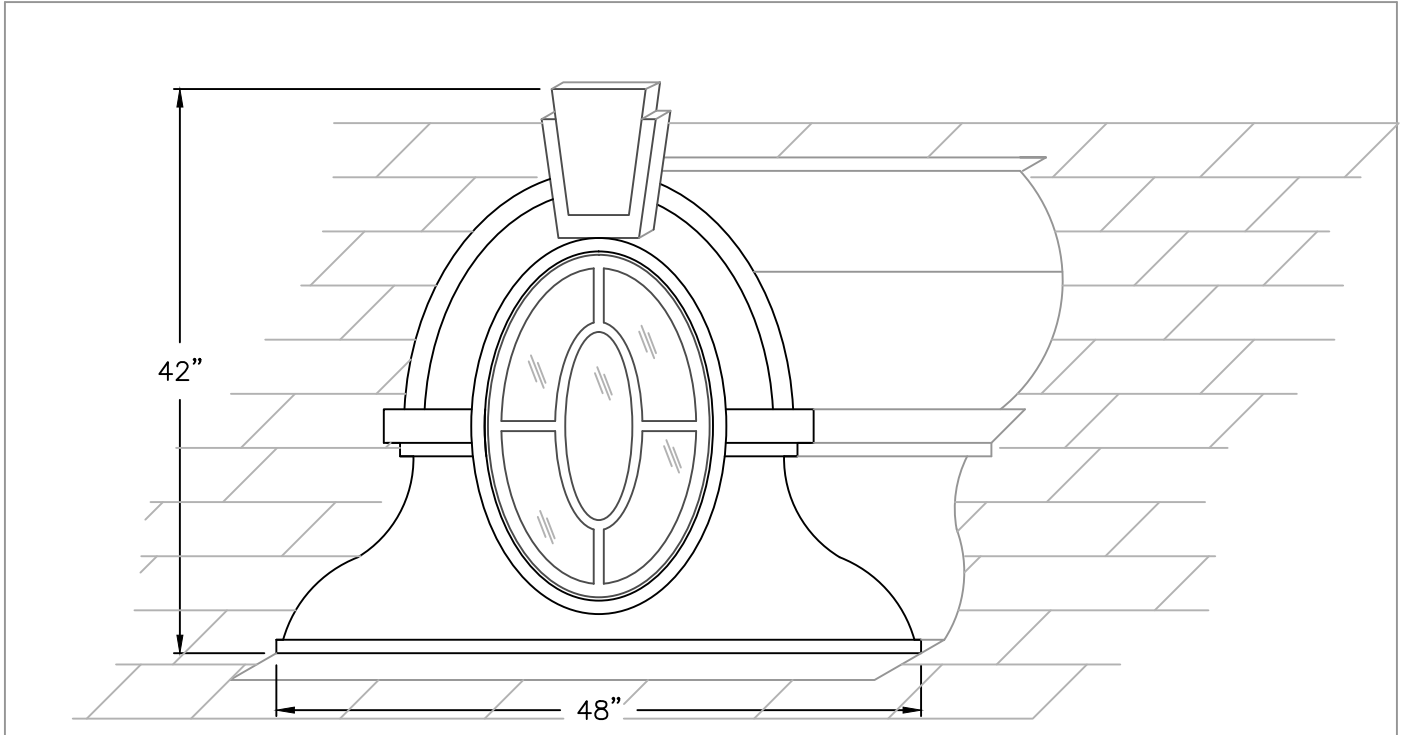

LOUVER DORMER DE LEON

AVAILABLE MATERIALS:

REV. '24

COPPER

FREEDOM GRAY COPPER

PREWEATHERED ZINC

PAINT GRIP STEEL

INSTALLATION:

MARK OPENING IN ROOF DECK ON DESIRED COURSE. CUT OPENING IN DECK. POSITION DORMER OVER OPENING AND FASTEN TO DECK.

OTHER INFORMATION:

SPECIFY EXACT ROOF PITCH.

AVAILABLE:

GLASS IS 1/4" TEMPERED IN CLEAR. AVAILABLE WITH LOUVERS. SPECIFY IF RECEIVING INTERIOR FINISH OUT. INSULATION AND DRYWALL BY OTHERS AS GLASS WOULD BE 5/8 INSULATED IN CLEAR.