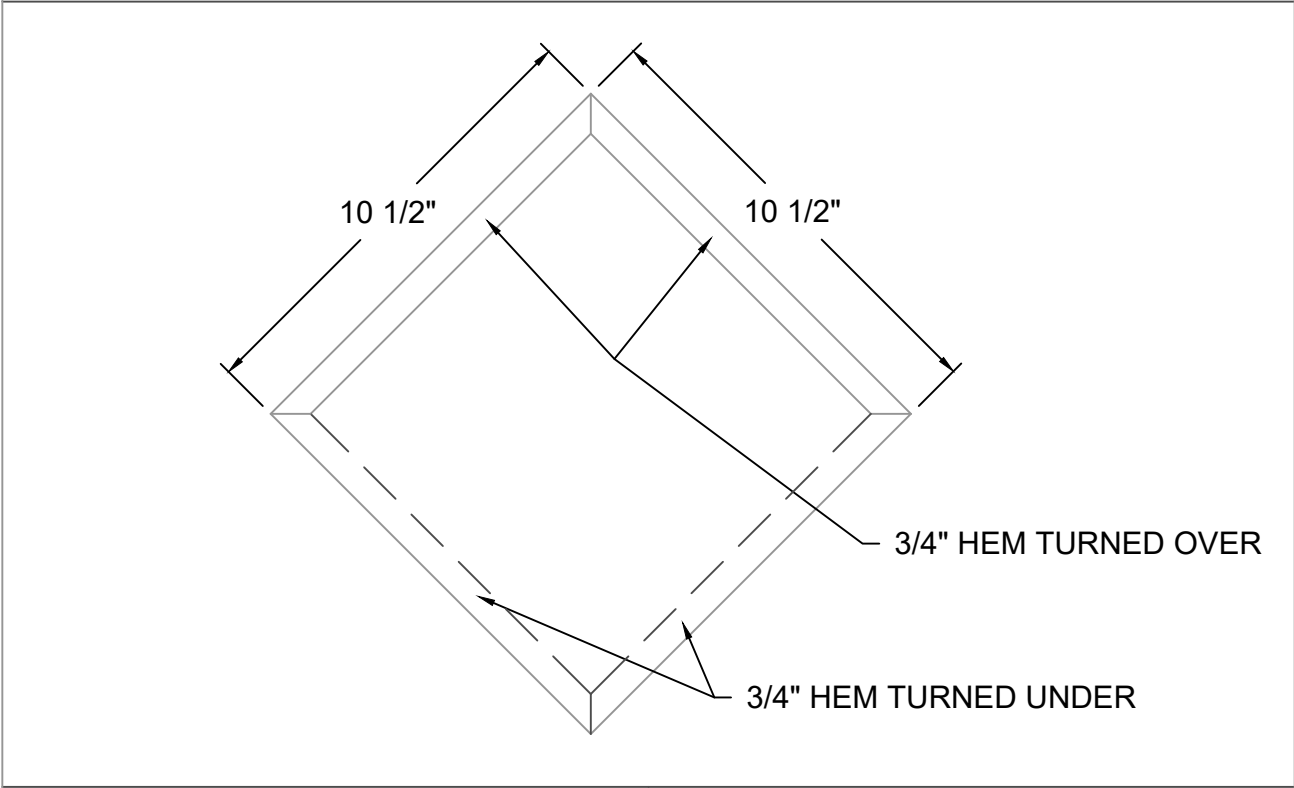

# DIAMOND PANELS

AVAILABLE MATERIALS:

REV. '24

- COPPER
- FREEDOM GRAY COPPER
- PAINT GRIP STEEL
- PREWEATHERED ZINC
- PREFINISHED ALUMINUM/ STEEL
- GALVANIZED

NOTES: .66 SQ FT COVERAGE/PNL BLANK 12"X12" COVERAGE: 9 3/4" X 9 3/4"  
FLATSEAM PANEL. CLIPS 2 PER PANEL