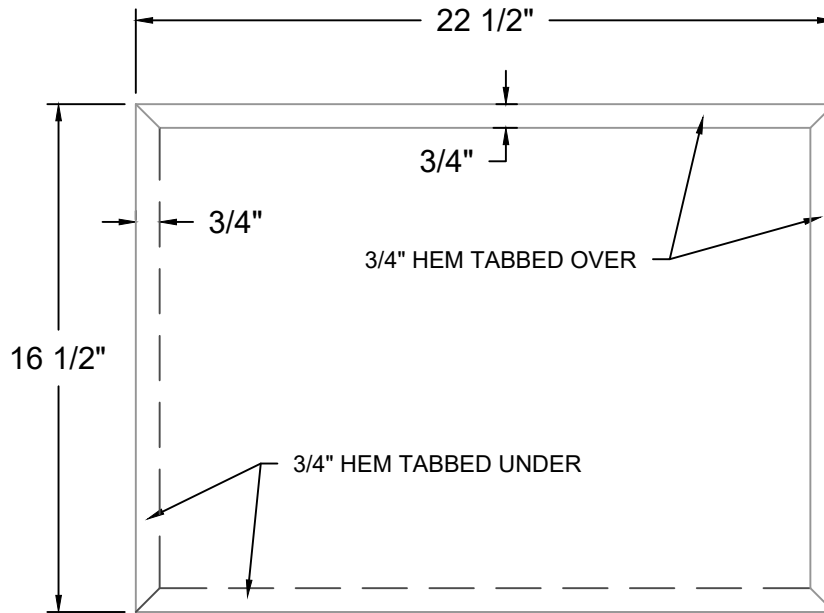

# FLAT SEAM PANELS

SIZE SHOWN IS TYPICAL. OTHER SIZES AVAILABLE UPON REQUEST.  
PANEL IS AVAILABLE WITH OR WITHOUT PRETINNED EDGES.

## AVAILABLE MATERIALS:

REV. '24

COPPER      FREEDOM GRAY COPPER      PAINT GRIP STEEL      PREWEATHERED ZINC  
PREFINISHED ALUMINUM/ STEEL      GALVANIZED

NOTES:      2.38 SQ FT COVERAGE/PNL      BLANK 24"X18" COVERAGE: 15.75" X 22.25"  
FLATSEAM PANEL. CLIPS 3 PER PANEL