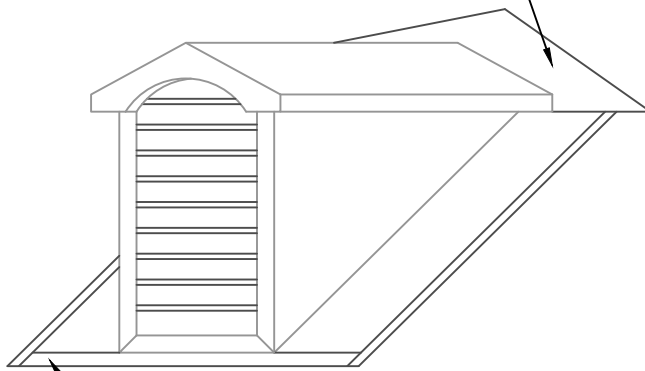

LOUVER DORMER GABLE TOP W/ ARCH

DIMENSIONS AVAILABLE:

W	H	LOUVER DEPTH:
12"	18"	3"
18"	36"	3"
24"	36"	3"
24"	48"	3"
30"	60"	3"
36"	60"	3"
36"	72"	3"

12" FLANGE SOLDERED
OR SEALED WATERTIGHT

4" FLANGE IN FRONT

3" DEEP LOUVER W/ BUG SCREEN
SET BACK 1/2" FROM FACE

LOUVER FREE AREA:

18"	36"	117 SQ. IN.
24"	36"	158 SQ. IN.
24"	48"	236 SQ. IN.
30"	60"	395 SQ. IN.
36"	60"	471 SQ. IN.

AVAILABLE MATERIALS:

COPPER FREEDOM GRAY COPPER PAINT GRIP STEEL PREWEATHERED ZINC
PREFINISHED ALUMINUM/ STEEL

REV. '24

INSTALLATION: MARK OPENING IN ROOF DECK ON DESIRED COURSE. CUT OPENING IN DECK. POSITION DORMER OVER OPENING AND FASTEN TO DECK.

ORDER INFORMATION: SPECIFY EXACT ROOF PITCH.

OTHER: INCLUDES INSECT SCREEN OF COMPATIBLE MATERIAL.