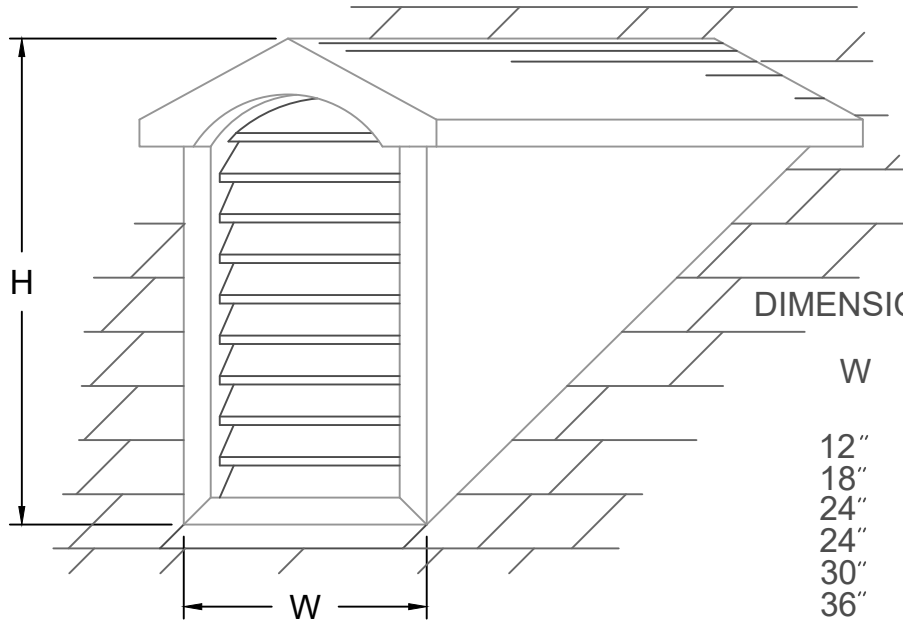

LOUVER DORMER GABLE TOP W/ ARCH

DIMENSIONS AVAILABLE:

W	H	LOUVER DEPTH:
12"	18"	3"
18"	36"	3"
24"	36"	3"
24"	48"	3"
30"	60"	3"
36"	60"	3"
36"	72"	3"

12" FLANGE SOLDERED
OR SEALED WATERTIGHT

4" FLANGE IN FRONT

3" DEEP LOUVER W/ BUG SCREEN
SET BACK 1/2" FROM FACE

LOUVER FREE AREA:

18"	36"	117 SQ. IN.
24"	36"	158 SQ. IN.
24"	48"	236 SQ. IN.
30"	60"	395 SQ. IN.
36"	60"	471 SQ. IN.

AVAILABLE MATERIALS:

COPPER FREEDOM GRAY COPPER PAINT GRIP STEEL PREWEATHERED ZINC
PREFINISHED ALUMINUM/ STEEL

REV. '24

INSTALLATION: MARK OPENING IN ROOF DECK ON DESIRED COURSE. CUT OPENING IN DECK. POSITION DORMER OVER OPENING AND FASTEN TO DECK.

ORDER INFORMATION: SPECIFY EXACT ROOF PITCH.

OTHER: INCLUDES INSECT SCREEN OF COMPATIBLE MATERIAL.