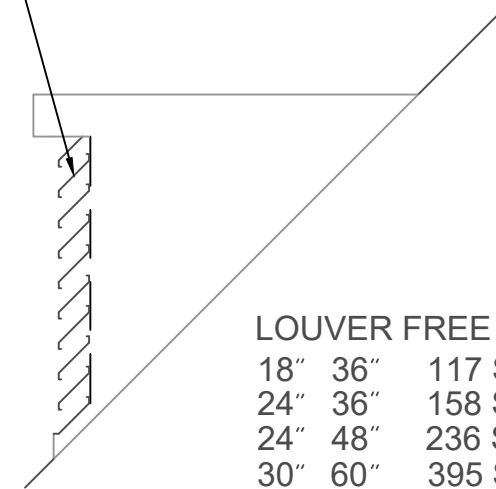

LOUVER DORMER GABLE TOP W/ ARCH

DIMENSIONS AVAILABLE:

W	H	LOUVER DEPTH:
12"	18"	3"
18"	36"	3"
24"	36"	3"
24"	48"	3"
30"	60"	3"
36"	60"	3"
36"	72"	3"

12" FLANGE SOLDERED
OR SEALED WATERTIGHT

4" FLANGE IN FRONT

3" DEEP LOUVER W/ BUG SCREEN
SET BACK 1/2" FROM FACE

LOUVER FREE AREA:

18"	36"	117 SQ. IN.
24"	36"	158 SQ. IN.
24"	48"	236 SQ. IN.
30"	60"	395 SQ. IN.
36"	60"	471 SQ. IN.

AVAILABLE MATERIALS:

COPPER FREEDOM GRAY COPPER PAINT GRIP STEEL PREWEATHERED ZINC
PREFINISHED ALUMINUM/ STEEL

REV. '24

INSTALLATION: MARK OPENING IN ROOF DECK ON DESIRED COURSE. CUT OPENING IN DECK. POSITION DORMER OVER OPENING AND FASTEN TO DECK.

ORDER INFORMATION: SPECIFY EXACT ROOF PITCH.

OTHER: INCLUDES INSECT SCREEN OF COMPATIBLE MATERIAL.