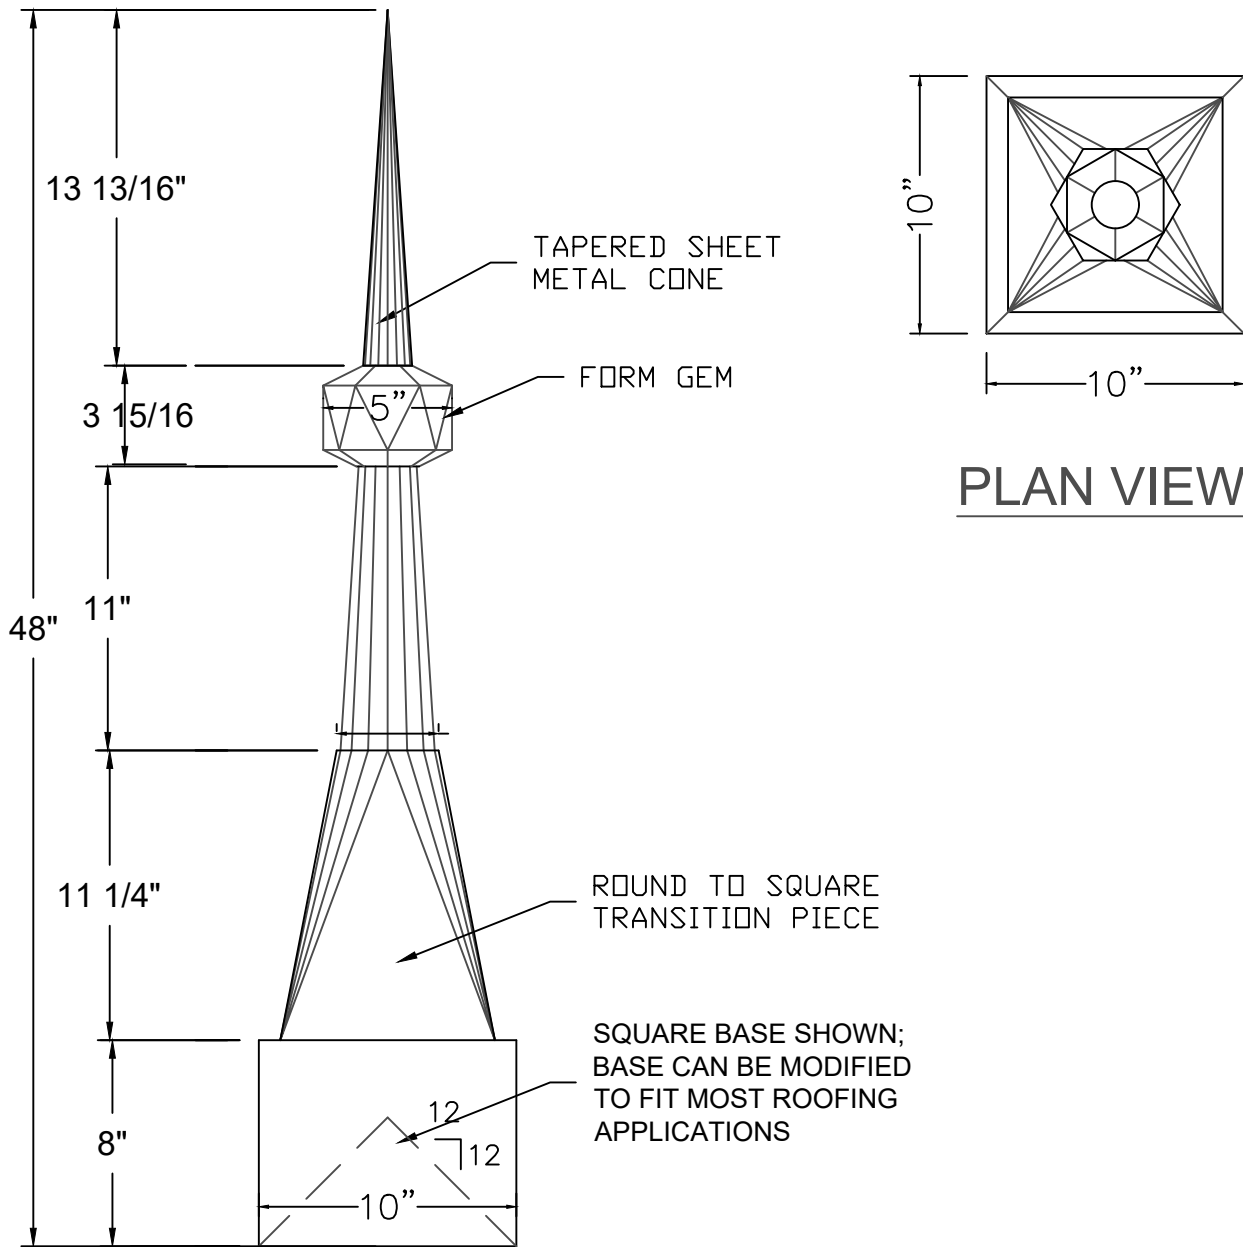

# SPIRE THE GEM

AVAILABLE IN 36"T, 48"T, OR 60"T

REV. '24

AVAILABLE MATERIALS:

PAINT GRIP STEEL/GALVANIZED

COPPER

FREEDOM GRAY COPPER

PREWEATHERED ZINC

WEIGHT:

VARIES DEPENDING ON ROOF CONDITION, ROOF SLOPE AND MATERIAL

INSTALLATION:

SEAL THE MOUNTING BRACKET (PROVIDED) TO THE ROOF SURFACE FOR A WATERTIGHT INSTALLATION. SET SPIRE BASE OVER MOUNTING BRACKET AND ATTACH USING FASTENERS PROVIDED. SPECIFY ROOF SLOPE FOR BRACKETS.