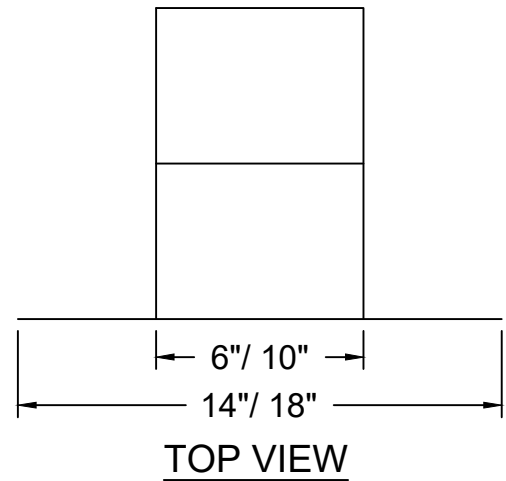

ROOF VENT GOOSENECK

14 3/4" TALL GOOSENECK

9" TALL GOOSENECK

AVAILABLE MATERIALS:

COPPER

FREEDOM GRAY COPPER

PREWEATHERED ZINC

REV. '24

OPTIONS:

AVAILABLE IN TWO WIDTHS— 6" OR 10".