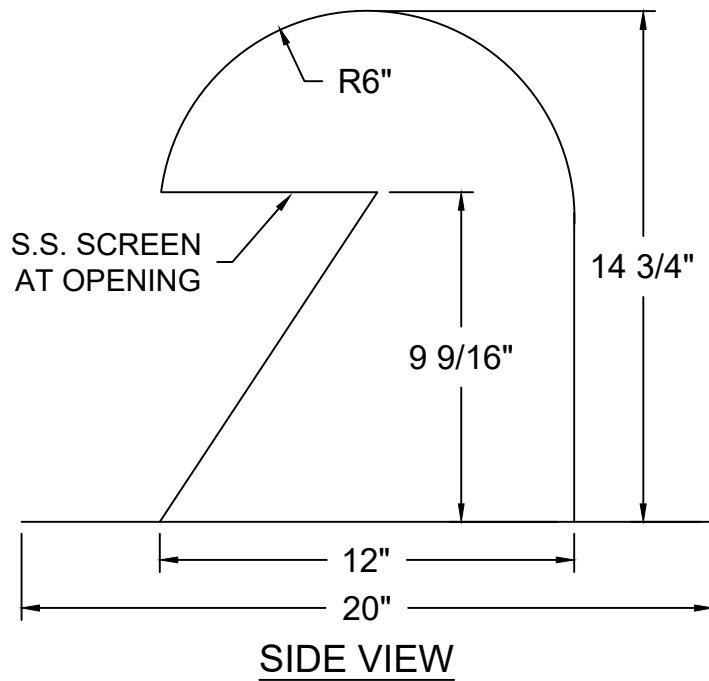

ROOF VENT GOOSENECK

14 3/4" TALL GOOSENECK

9" TALL GOOSENECK

AVAILABLE MATERIALS:

COPPER

FREEDOM GRAY COPPER

PREWEATHERED ZINC

REV. '24

OPTIONS:

AVAILABLE IN TWO WIDTHS— 6" OR 10".