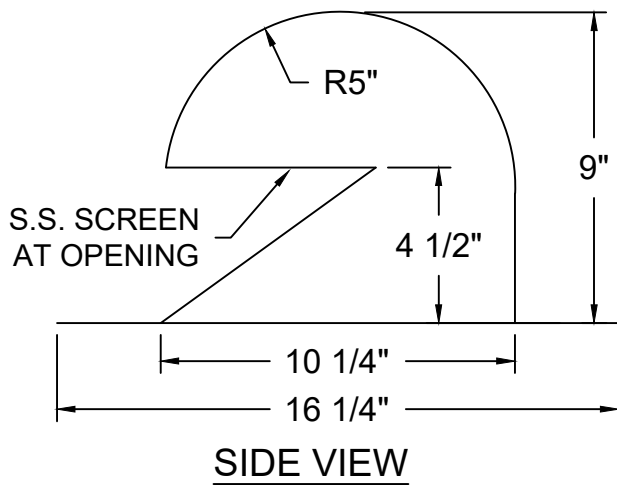

ROOF VENT GOOSENECK

14 3/4" TALL GOOSENECK

9" TALL GOOSENECK

AVAILABLE MATERIALS:

COPPER

FREEDOM GRAY COPPER

PREWEATHERED ZINC

REV. '24

OPTIONS:

AVAILABLE IN TWO WIDTHS— 6" OR 10".