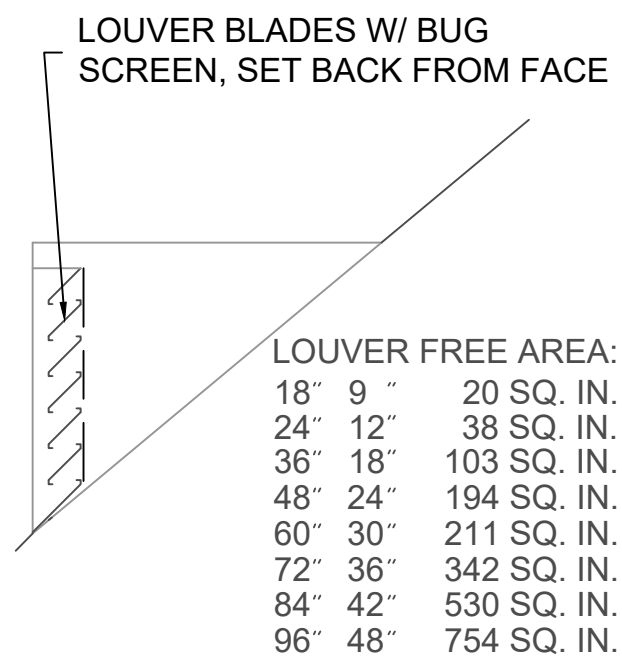

LOUVER DORMER HALF ROUND

DIMENSIONS AVAILABLE:

W	H	LOUVER DEPTH:
18"	9"	2"
24"	12"	2"
36"	18"	3"
48"	24"	3"
60"	30"	4"
72"	36"	4"
84"	42"	4"
96"	48"	4"

LOUVER FREE AREA:

18"	9"	20 SQ. IN.
24"	12"	38 SQ. IN.
36"	18"	103 SQ. IN.
48"	24"	194 SQ. IN.
60"	30"	211 SQ. IN.
72"	36"	342 SQ. IN.
84"	42"	530 SQ. IN.
96"	48"	754 SQ. IN.

AVAILABLE MATERIALS:

- COPPER FREEDOM GRAY COPPER PAINT GRIP STEEL PREWEATHERED ZINC
- PREFINISHED ALUMINUM/ STEEL

REV. '24

INSTALLATION: MARK OPENING IN ROOF DECK ON DESIRED COURSE. CUT OPENING IN DECK. POSITION DORMER OVER OPENING AND FASTEN TO DECK.

OTHER INFORMATION: SPECIFY EXACT ROOF PITCH.

OTHER: INCLUDES INSECT SCREEN OF COMPATIBLE MATERIAL.