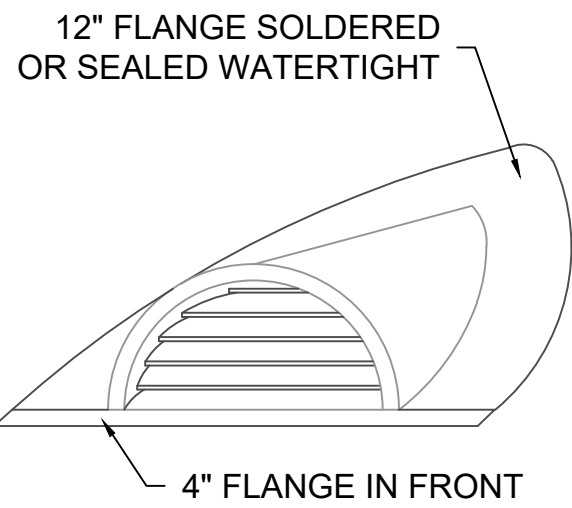

LOUVER DORMER HALF ROUND

DIMENSIONS AVAILABLE:

W	H	LOUVER DEPTH:
18"	9"	2"
24"	12"	2"
36"	18"	3"
48"	24"	3"
60"	30"	4"
72"	36"	4"
84"	42"	4"
96"	48"	4"

LOUVER FREE AREA:

18"	9"	20 SQ. IN.
24"	12"	38 SQ. IN.
36"	18"	103 SQ. IN.
48"	24"	194 SQ. IN.
60"	30"	211 SQ. IN.
72"	36"	342 SQ. IN.
84"	42"	530 SQ. IN.
96"	48"	754 SQ. IN.

AVAILABLE MATERIALS:

- COPPER FREEDOM GRAY COPPER PAINT GRIP STEEL PREWEATHERED ZINC
- PREFINISHED ALUMINUM/ STEEL

REV. '24

INSTALLATION: MARK OPENING IN ROOF DECK ON DESIRED COURSE. CUT OPENING IN DECK. POSITION DORMER OVER OPENING AND FASTEN TO DECK.