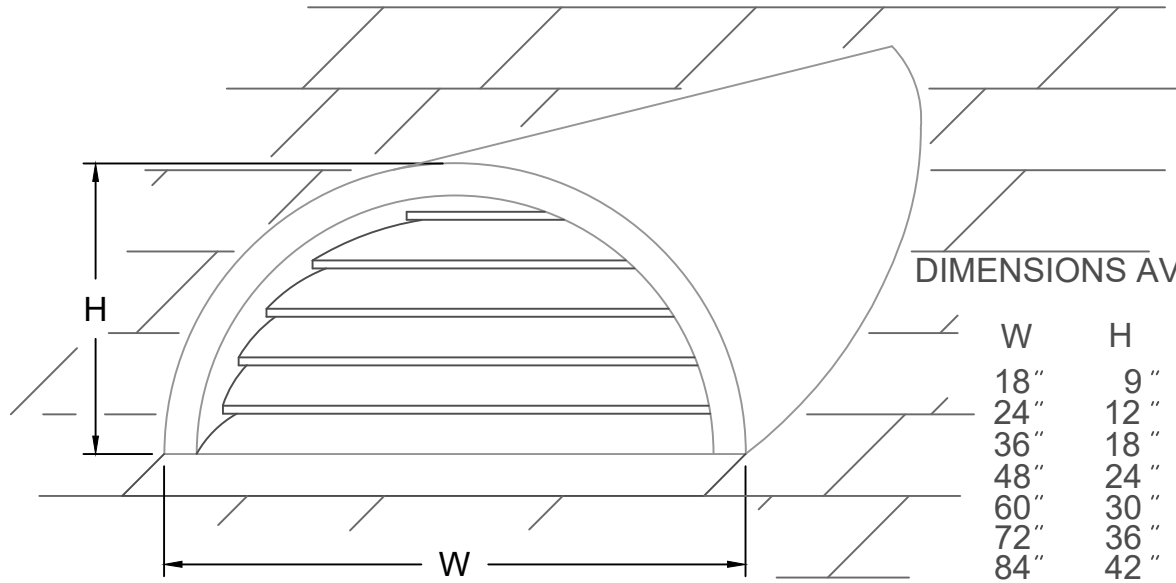

LOUVER DORMER HALF ROUND

DIMENSIONS AVAILABLE:

W	H	LOUVER DEPTH:
18"	9"	2"
24"	12"	2"
36"	18"	3"
48"	24"	3"
60"	30"	4"
72"	36"	4"
84"	42"	4"
96"	48"	4"

LOUVER FREE AREA:

18"	9"	20 SQ. IN.
24"	12"	38 SQ. IN.
36"	18"	103 SQ. IN.
48"	24"	194 SQ. IN.
60"	30"	211 SQ. IN.
72"	36"	342 SQ. IN.
84"	42"	530 SQ. IN.
96"	48"	754 SQ. IN.

AVAILABLE MATERIALS:

- COPPER FREEDOM GRAY COPPER PAINT GRIP STEEL PREWEATHERED ZINC
- PREFINISHED ALUMINUM/ STEEL

REV. '24

INSTALLATION: MARK OPENING IN ROOF DECK ON DESIRED COURSE. CUT OPENING IN DECK. POSITION DORMER OVER OPENING AND FASTEN TO DECK.