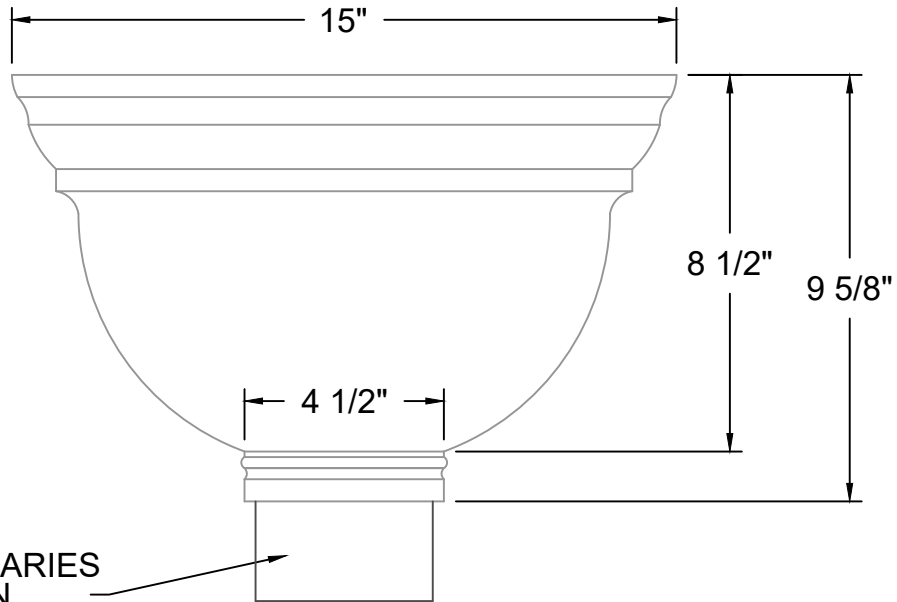

CONDUCTOR HEADS THE HEATH

OUTLET SIZE VARIES
DEPENDING ON
DOWNSPOUT SELECTED

SIDE VIEW

TOP VIEW

AVAILABLE MATERIALS

COPPER FREEDOM GRAY COPPER MILL FINISHED ALUMINUM

REV. '24