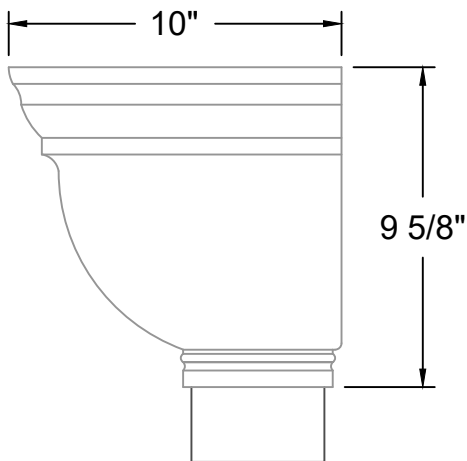

CONDUCTOR HEADS THE HEATH

OUTLET SIZE VARIES
DEPENDING ON
DOWNSPOUT SELECTED

SIDE VIEW

TOP VIEW

AVAILABLE MATERIALS

COPPER FREEDOM GRAY COPPER MILL FINISHED ALUMINUM

REV. '24