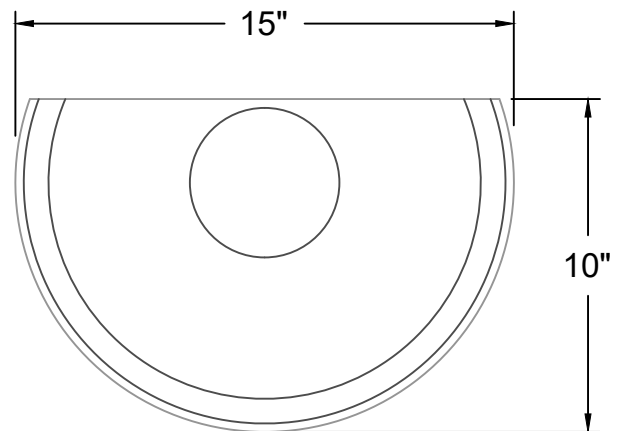

CONDUCTOR HEADS THE HEATH

OUTLET SIZE VARIES
DEPENDING ON
DOWNSPOUT SELECTED

SIDE VIEW

TOP VIEW

AVAILABLE MATERIALS

COPPER FREEDOM GRAY COPPER MILL FINISHED ALUMINUM

REV. '24