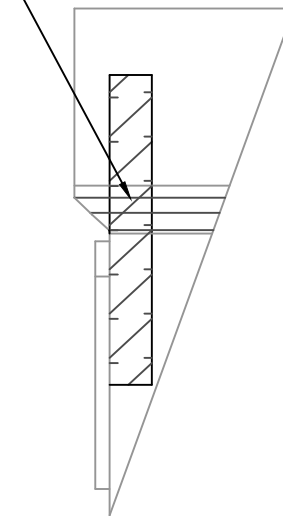

# LOUVER DORMER HILLSHIRE

12" FLANGE SOLDERED  
WATERTIGHT

3" DEEP LOUVER W/ BUG SCREEN

LOUVER FREE AREA:  
120 SQ. IN.

### INSTALLATION:

MARK OPENING IN ROOF DECK ON DESIRED COURSE. CUT OPENING IN DECK. POSITION DORMER OVER OPENING AND FASTEN TO DECK.