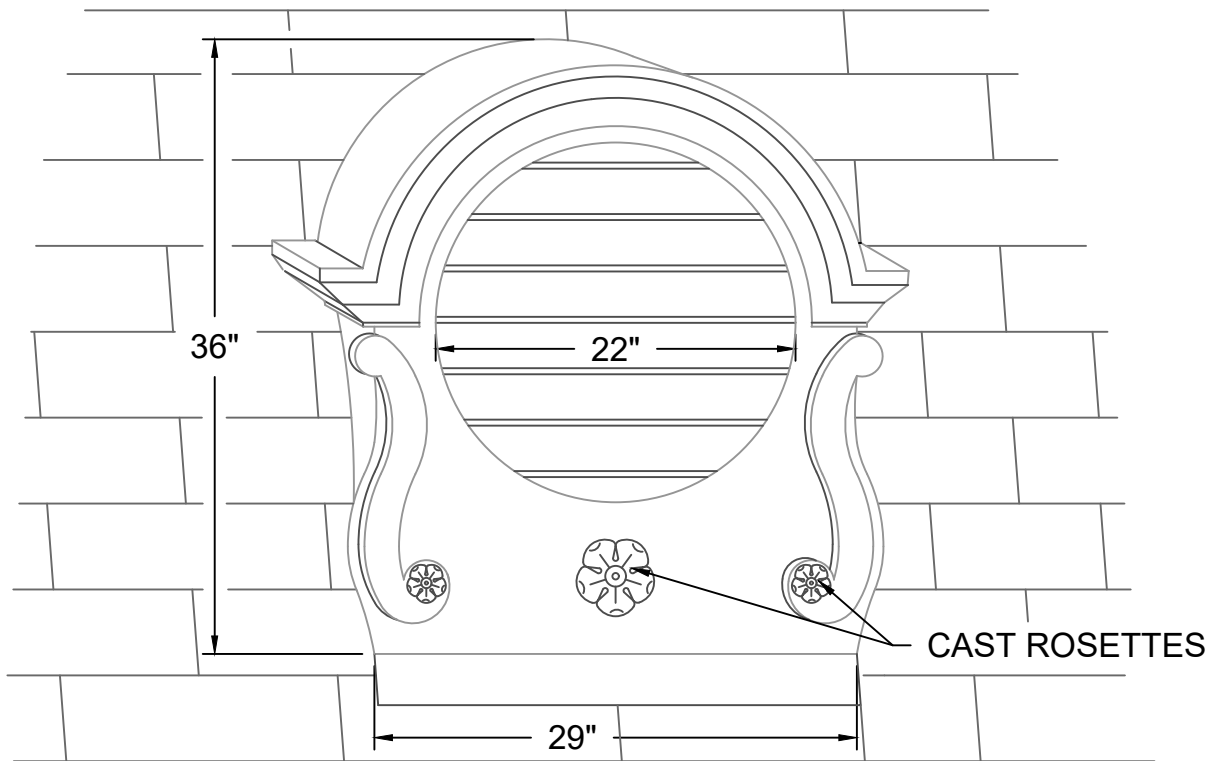

# LOUVER DORMER HILLSHIRE

12" FLANGE SOLDERED  
WATERTIGHT

3" DEEP LOUVER W/ BUG SCREEN

LOUVER FREE AREA:  
120 SQ. IN.

### INSTALLATION:

MARK OPENING IN ROOF DECK ON DESIRED COURSE. CUT OPENING IN DECK. POSITION DORMER OVER OPENING AND FASTEN TO DECK.

### OTHER:

INCLUDES INSECT SCREEN OF COMPATIBLE MATERIAL.  
ALSO AVAILABLE WITH 1/4" CLEAR TEMPERED GLASS.