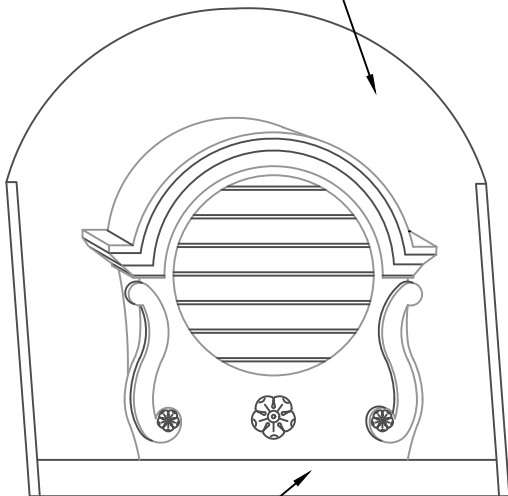

# LOUVER DORMER HILLSHIRE

12" FLANGE SOLDERED  
WATERTIGHT

3" DEEP LOUVER W/ BUG SCREEN

LOUVER FREE AREA:  
120 SQ. IN.

### INSTALLATION:

MARK OPENING IN ROOF DECK ON DESIRED COURSE. CUT OPENING IN DECK. POSITION DORMER OVER OPENING AND FASTEN TO DECK.