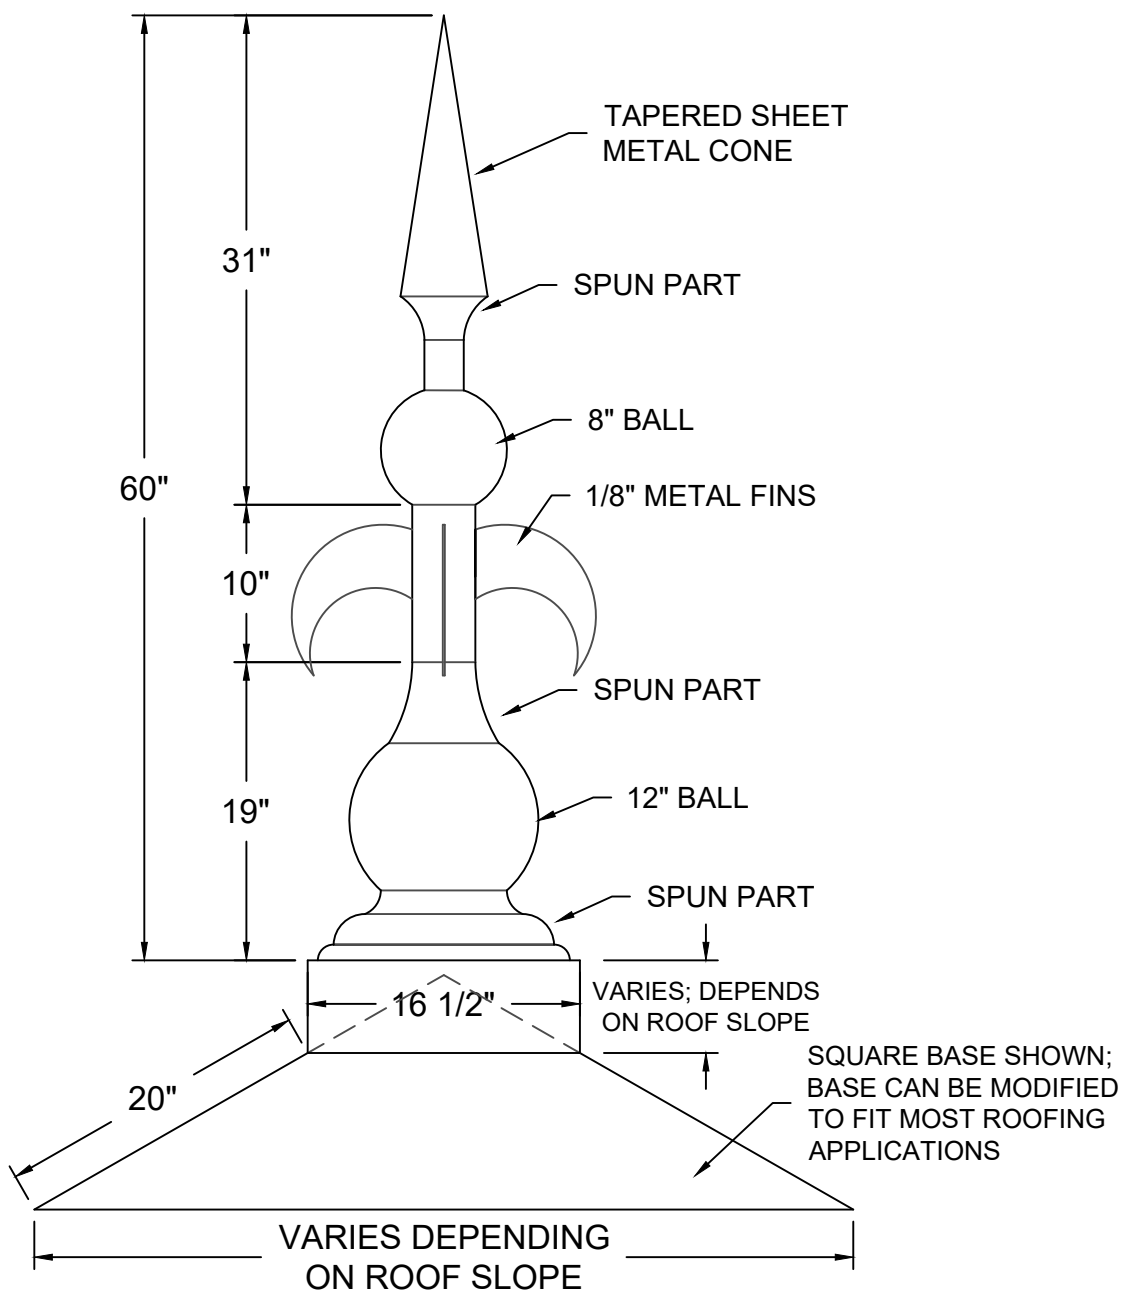

SPIRE THE KINGSTONE

REV. '24

AVAILABLE MATERIALS: MILL FINISHED ALUMINUM
 COPPER FREEDOM GRAY COPPER POST PAINTED ALUMINUM

- WEIGHT: VARIES DEPENDING ON ROOF CONDITION, ROOF SLOPE AND MATERIAL
- OTHER: OTHER BASE OPTIONS AVAILABLE FOR VARIOUS ROOF CONDITIONS. PROVIDE ROOF SLOPE.
- INSTALLATION: FASTEN THROUGH 20" ROOF FLANGE WITH FASTENERS PROVIDED. SEAL WITH SEALANT FOR A WATERTIGHT INSTALLATION.
- OPTIONS: AVAILABLE WITH LIGHTNING PROTECTION KIT. CONTINUE L.P. SYSTEM AS PER LOCAL CODE BY QUALIFIED LIGHTNING PROTECTION INSTALLERS.