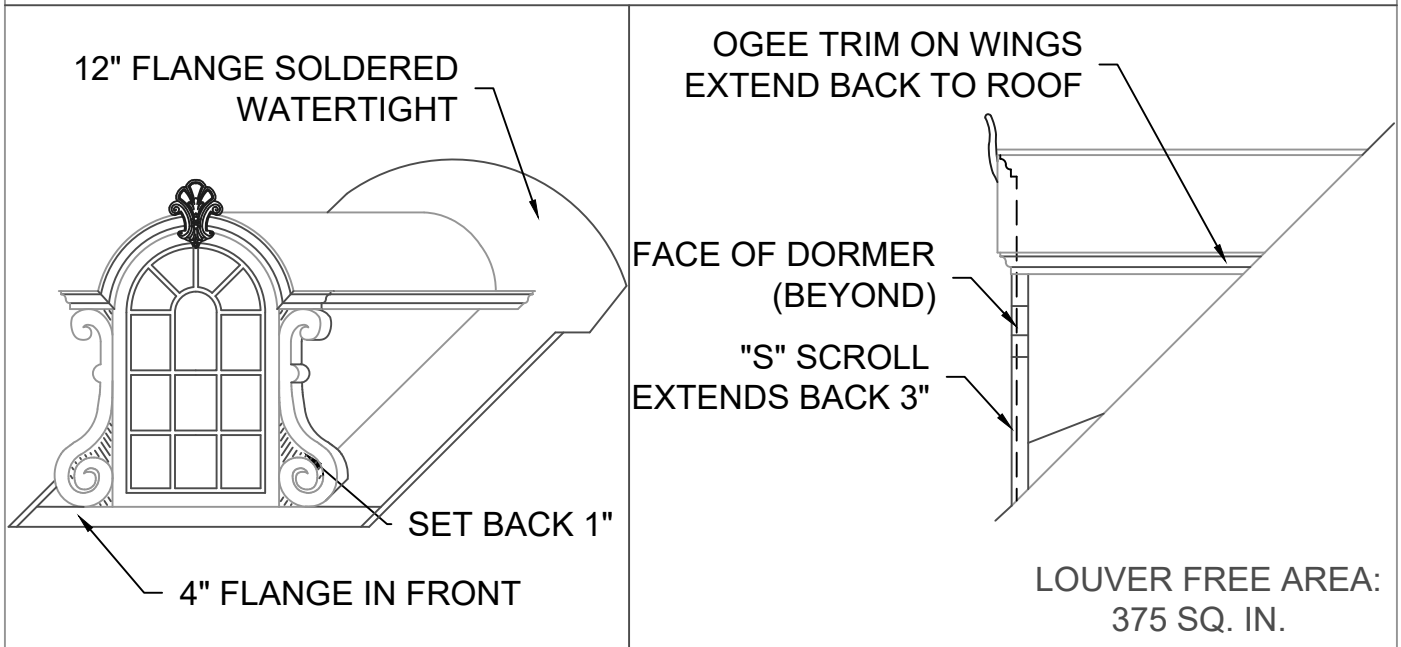

WINDOW DORMER LA ROCHELLE

AVAILABLE MATERIALS:

REV. '24

COPPER

FREEDOM GRAY COPPER

PREWEATHERED ZINC

PAINT GRIP STEEL

INSTALLATION:

MARK OPENING IN ROOF DECK ON DESIRED COURSE. CUT OPENING IN DECK. POSITION DORMER OVER OPENING AND FASTEN TO DECK.

OTHER INFORMATION:

SPECIFY EXACT ROOF PITCH.

OTHER:

GLASS IS 1/4" TEMPERED IN CLEAR. AVAILABLE WITH LOUVERS. SPECIFY IF RECEIVING INTERIOR FINISH OUT. INSULATION AND DRYWALL BY OTHERS AS GLASS WOULD BE 5/8 INSULATED IN CLEAR.