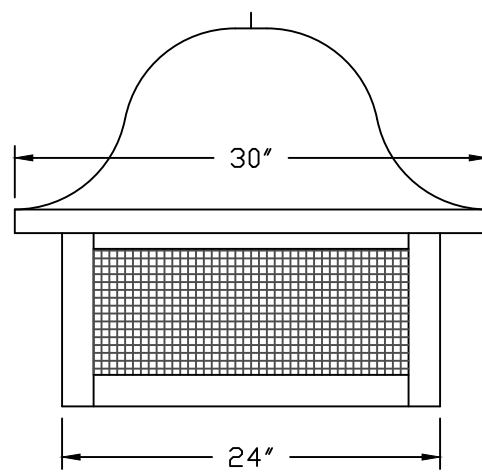

CHIMNEY CAPS THE LIBERTY

FRONT VIEW

SIDE VIEW

1/2" PUNCHED SCREEN

REV. '24

AVAILABLE MATERIALS:

COPPER FREEDOM GRAY COPPER PREFINISHED ALUMINUM/ STEEL

INSTALLATION:

1. SET CHIMNEY CAP OVER CHIMNEY. 2. FASTEN WITH STAINLESS STEEL FASTENERS OR MASONRY ANCHORS TO 2" VERTICAL SIDE.

OTHER INFORMATION:

PROVIDE SIZE AND SHAPE OF CHIMNEY CAP. DIMENSIONS SHOWN ARE STANDARD. OTHER SIZES AVAILABLE