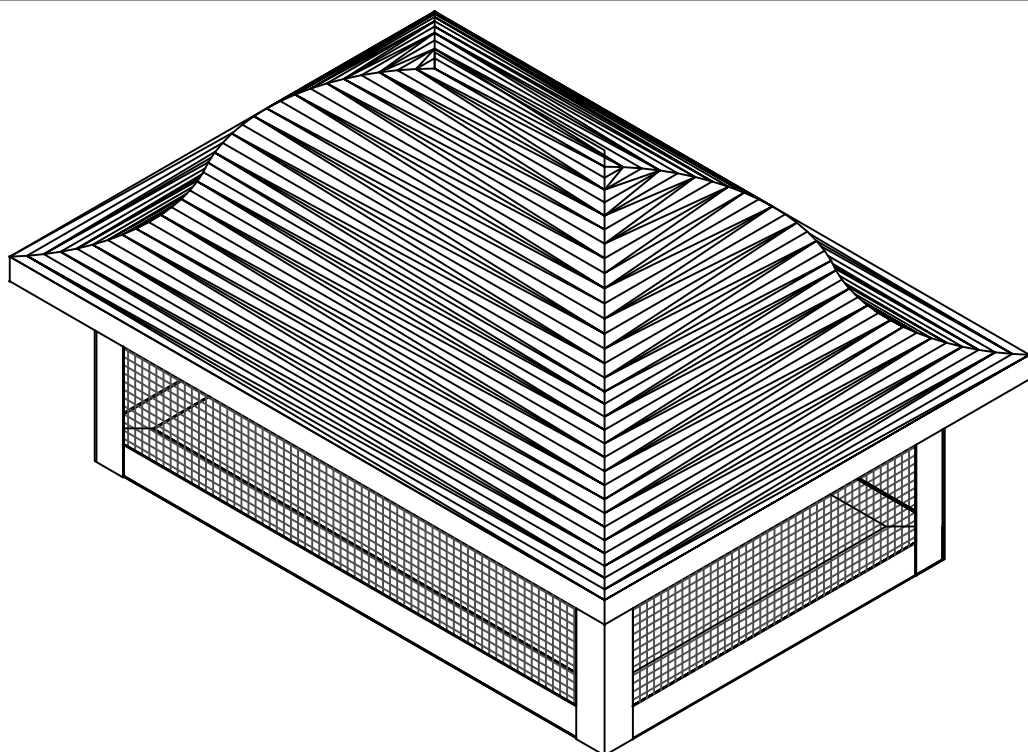

CHIMNEY CAPS THE LIBERTY

FRONT VIEW

SIDE VIEW

1/2" PUNCHED SCREEN

REV. '24

AVAILABLE MATERIALS:

COPPER FREEDOM GRAY COPPER PREFINISHED ALUMINUM/ STEEL

INSTALLATION:

1. SET CHIMNEY CAP OVER CHIMNEY. 2. FASTEN WITH STAINLESS STEEL FASTENERS OR MASONRY ANCHORS TO 2" VERTICAL SIDE.

OTHER INFORMATION:

PROVIDE SIZE AND SHAPE OF CHIMNEY CAP. DIMENSIONS SHOWN ARE STANDARD. OTHER SIZES AVAILABLE