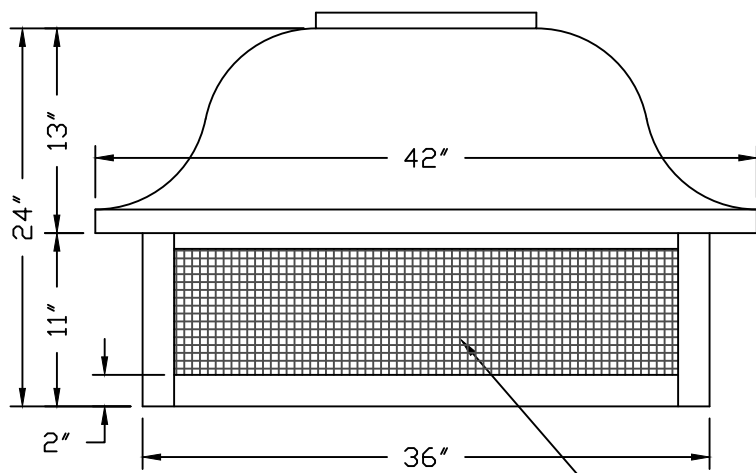

CHIMNEY CAPS THE LIBERTY

FRONT VIEW

SIDE VIEW

1/2" PUNCHED SCREEN

REV. '24

AVAILABLE MATERIALS:

COPPER FREEDOM GRAY COPPER PREFINISHED ALUMINUM/ STEEL

INSTALLATION:

1. SET CHIMNEY CAP OVER CHIMNEY. 2. FASTEN WITH STAINLESS STEEL FASTENERS OR MASONRY ANCHORS TO 2" VERTICAL SIDE.

OTHER INFORMATION:

PROVIDE SIZE AND SHAPE OF CHIMNEY CAP. DIMENSIONS SHOWN ARE STANDARD. OTHER SIZES AVAILABLE