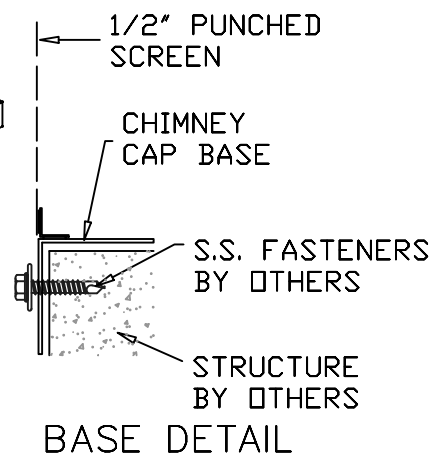

CHIMNEY CAPS THE LIBERTY

FRONT VIEW

SIDE VIEW

1/2" PUNCHED SCREEN

REV. '24

AVAILABLE MATERIALS:

COPPER FREEDOM GRAY COPPER PREFINISHED ALUMINUM/ STEEL

INSTALLATION:

1. SET CHIMNEY CAP OVER CHIMNEY. 2. FASTEN WITH STAINLESS STEEL FASTENERS OR MASONRY ANCHORS TO 2" VERTICAL SIDE.

OTHER INFORMATION:

PROVIDE SIZE AND SHAPE OF CHIMNEY CAP. DIMENSIONS SHOWN ARE STANDARD. OTHER SIZES AVAILABLE