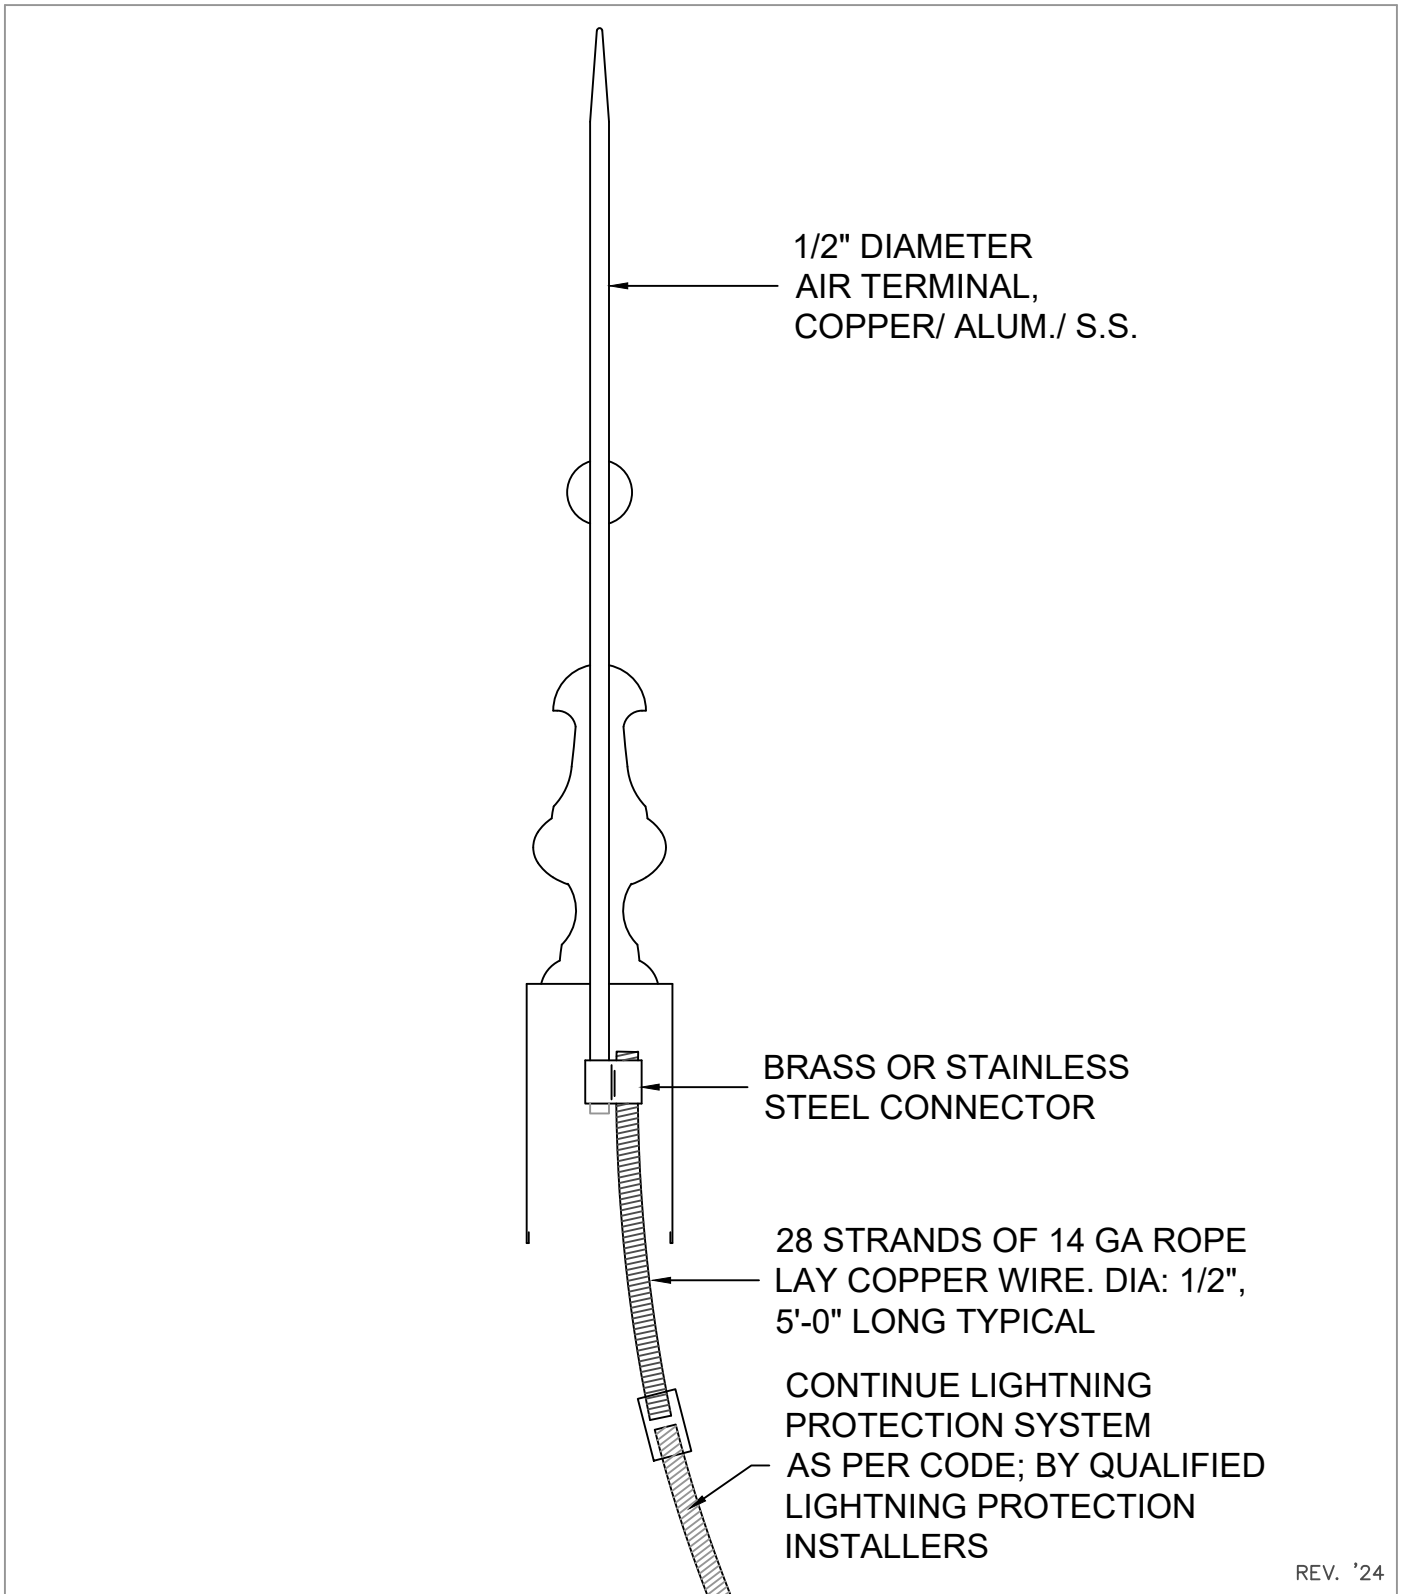

SPIRE

TYPICAL LIGHTNING PROTECTION

NOTES:

- COPPER GROUNDING CABLE AND CONNECTORS ARE CLASS 2 TYPE.
- AIR TERMINALS ARE EITHER UL LISTED OR LABELED.