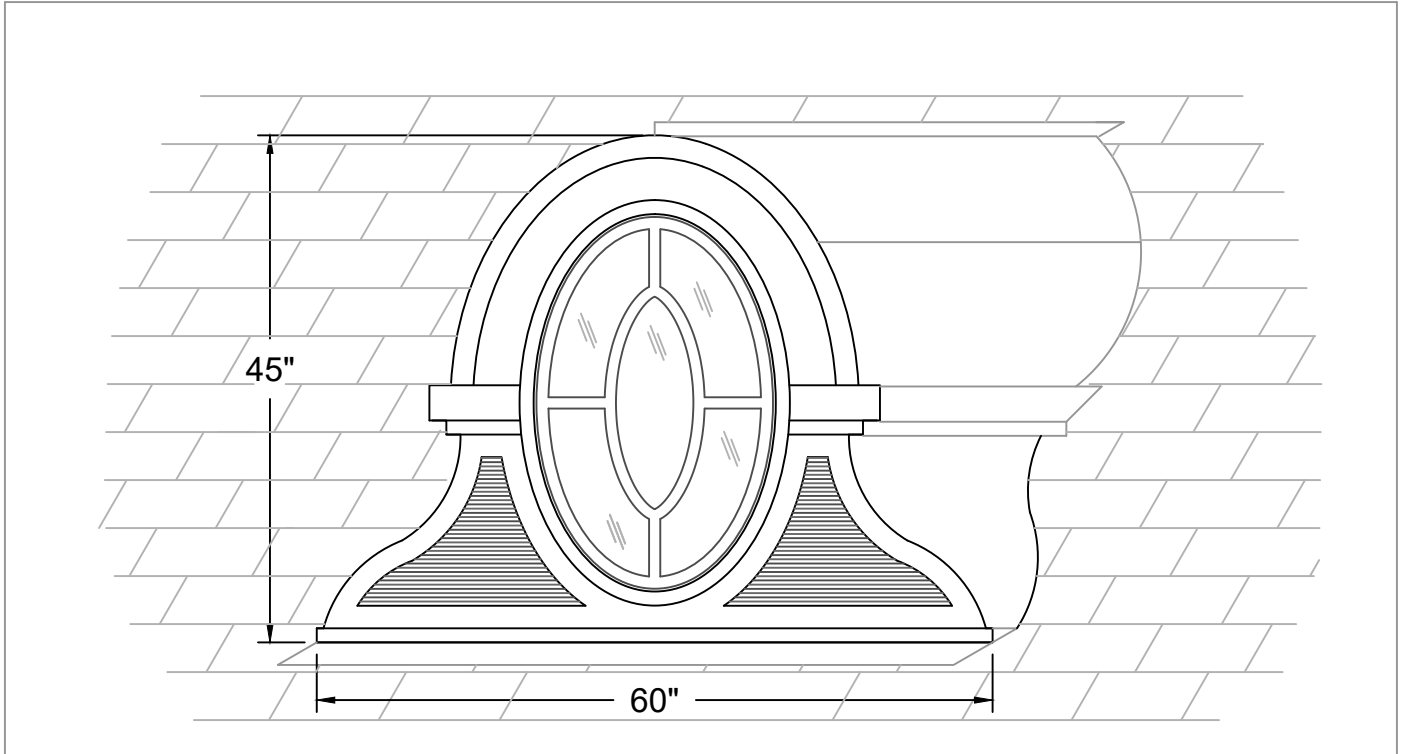

LOUVER DORMER MANCHÉ

AVAILABLE MATERIALS:

REV. '24

COPPER

FREEDOM GRAY COPPER

PREWEATHERED ZINC

PAINT GRIP STEEL

INSTALLATION:

MARK OPENING IN ROOF DECK ON DESIRED COURSE. CUT OPENING IN DECK. POSITION DORMER OVER OPENING AND FASTEN TO DECK.

OTHER INFORMATION:

SPECIFY EXACT ROOF PITCH.

OTHER:

GLASS IS 1/4\" TEMPERED IN CLEAR. AVAILABLE WITH LOUVERS. SPECIFY IF RECEIVING INTERIOR FINISH OUT. INSULATION AND DRYWALL BY OTHERS AS GLASS WOULD BE 5/8\" INSULATED IN CLEAR.