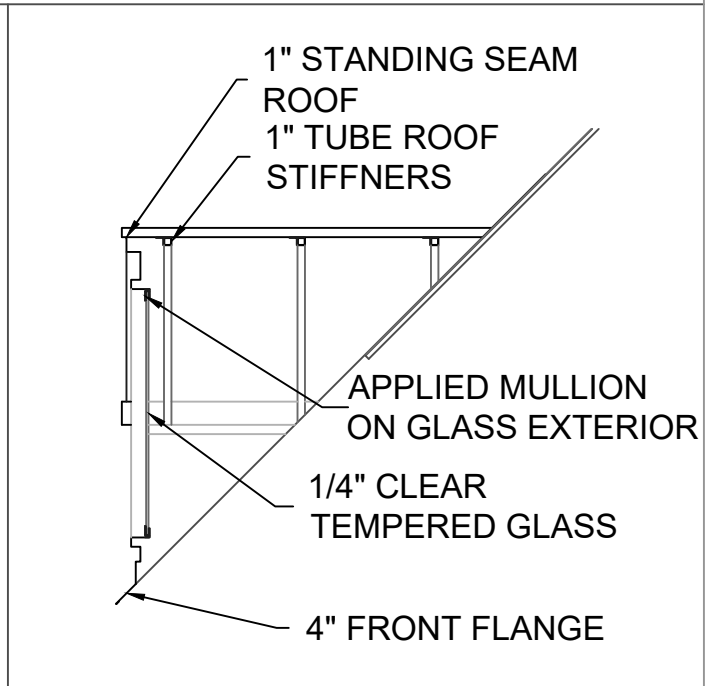

LOUVER DORMER MANCHÉ

AVAILABLE MATERIALS:

REV. '24

COPPER

FREEDOM GRAY COPPER

PREWEATHERED ZINC

PAINT GRIP STEEL

INSTALLATION:

MARK OPENING IN ROOF DECK ON DESIRED COURSE. CUT OPENING IN DECK. POSITION DORMER OVER OPENING AND FASTEN TO DECK.

OTHER INFORMATION:

SPECIFY EXACT ROOF PITCH.

OTHER:

GLASS IS 1/4\" TEMPERED IN CLEAR. AVAILABLE WITH LOUVERS. SPECIFY IF RECEIVING INTERIOR FINISH OUT. INSULATION AND DRYWALL BY OTHERS AS GLASS WOULD BE 5/8\" INSULATED IN CLEAR.

**copper
craft**

A FLACK GLOBAL METALS COMPANY