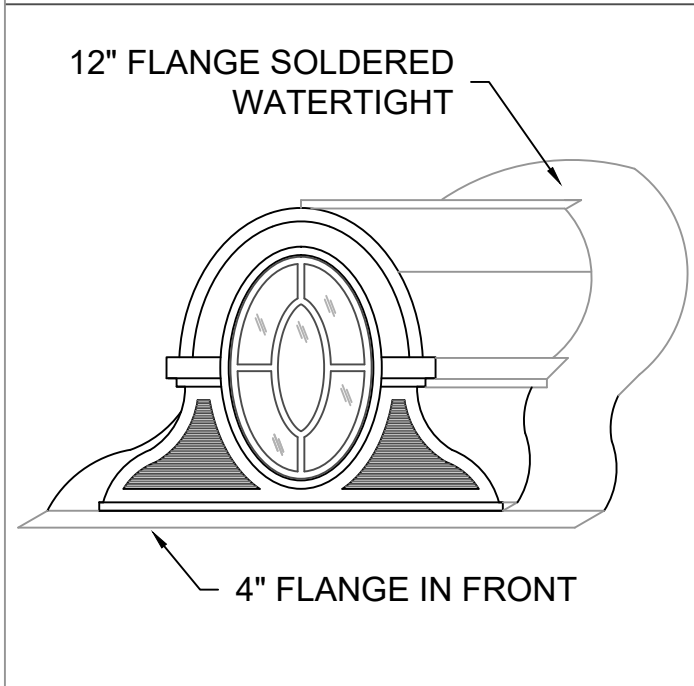

LOUVER DORMER MANCHÉ

AVAILABLE MATERIALS:

REV. '24

COPPER

FREEDOM GRAY COPPER

PREWEATHERED ZINC

PAINT GRIP STEEL

INSTALLATION:

MARK OPENING IN ROOF DECK ON DESIRED COURSE. CUT OPENING IN DECK. POSITION DORMER OVER OPENING AND FASTEN TO DECK.

OTHER INFORMATION:

SPECIFY EXACT ROOF PITCH.

OTHER:

GLASS IS 1/4\" TEMPERED IN CLEAR. AVAILABLE WITH LOUVERS. SPECIFY IF RECEIVING INTERIOR FINISH OUT. INSULATION AND DRYWALL BY OTHERS AS GLASS WOULD BE 5/8\" INSULATED IN CLEAR.