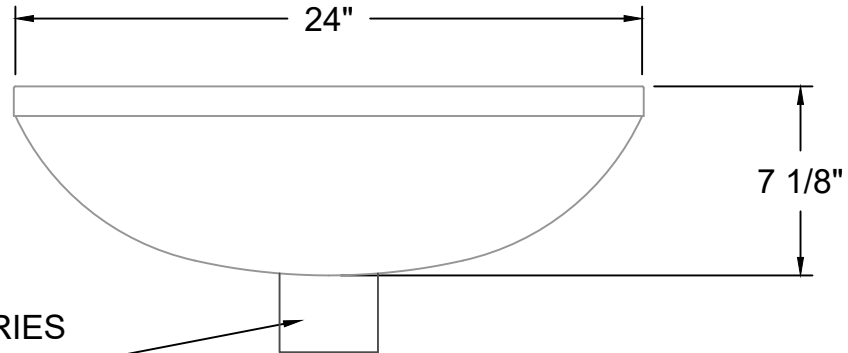

CONDUCTOR HEADS THE MANCHESTER

SIDE VIEW

TOP VIEW

AVAILABLE MATERIALS

COPPER

FREEDOM GRAY COPPER

MILL FINISHED ALUMINUM

REV. '24