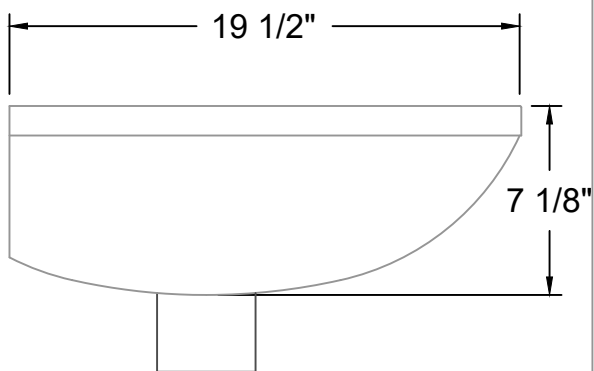

CONDUCTOR HEADS THE MANCHESTER

SIDE VIEW

TOP VIEW

AVAILABLE MATERIALS

COPPER

FREEDOM GRAY COPPER

MILL FINISHED ALUMINUM

REV. '24