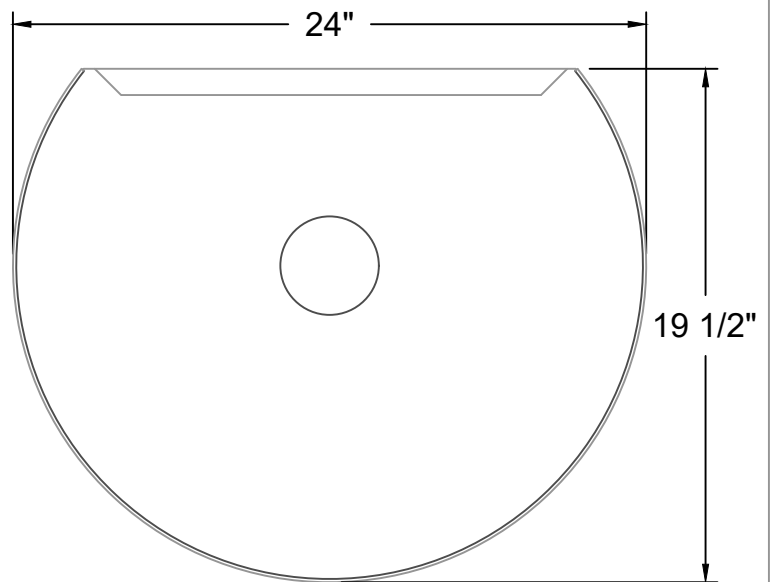

CONDUCTOR HEADS THE MANCHESTER

SIDE VIEW

TOP VIEW

AVAILABLE MATERIALS

COPPER

FREEDOM GRAY COPPER

MILL FINISHED ALUMINUM

REV. '24