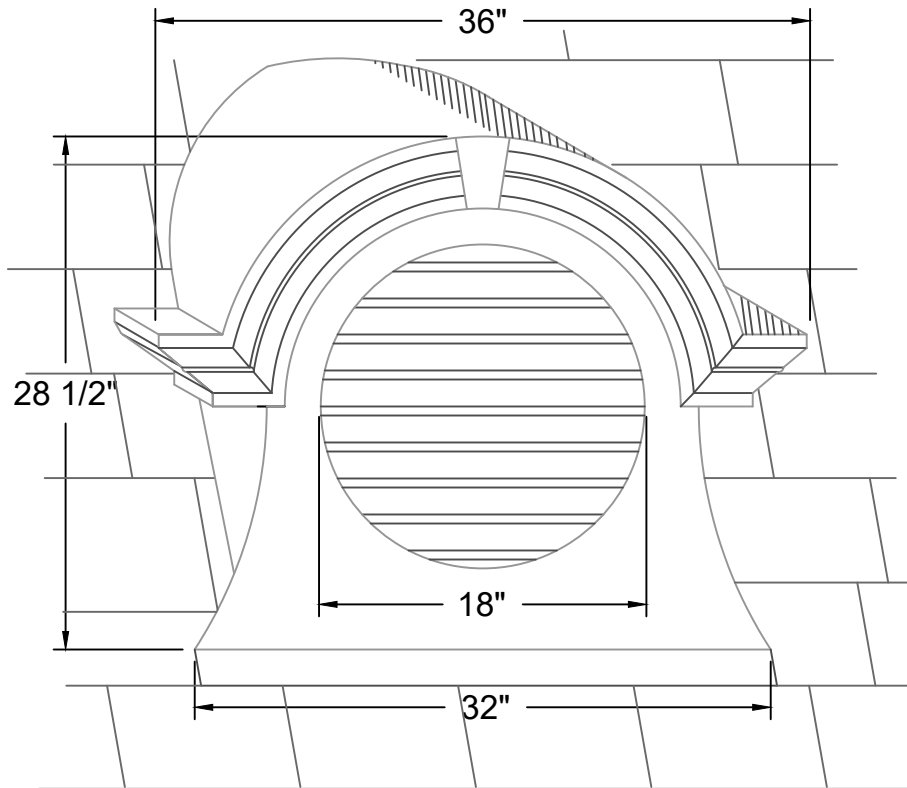

LOUVER DORMER MARQUIS

LOUVER FREE AREA:
74 SQ.IN.

AVAILABLE MATERIALS:

REV. '24

COPPER

FREEDOM GRAY COPPER

PREWEATHERED ZINC

PAINT GRIP STEEL

INSTALLATION:

MARK OPENING IN ROOF DECK ON DESIRED COURSE. CUT OPENING IN DECK. POSITION DORMER OVER OPENING AND FASTEN TO DECK.

OTHER INFORMATION:

SPECIFY EXACT ROOF PITCH.

OTHER:

INCLUDES INSECT SCREEN OF COMPATIBLE MATERIAL.
ALSO AVAILABLE WITH 1/4" CLEAR TEMPERED GLASS.