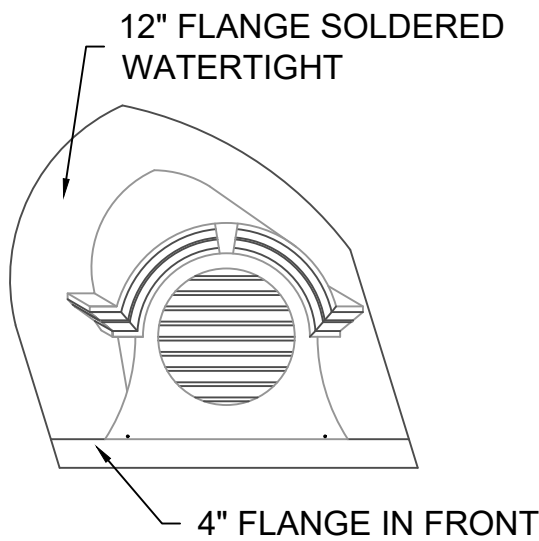

LOUVER DORMER MARQUIS

LOUVER FREE AREA:
74 SQ.IN.

AVAILABLE MATERIALS:

REV. '24

COPPER

FREEDOM GRAY COPPER

PREWEATHERED ZINC

PAINT GRIP STEEL

INSTALLATION:

MARK OPENING IN ROOF DECK ON DESIRED COURSE. CUT OPENING IN DECK. POSITION DORMER OVER OPENING AND FASTEN TO DECK.

OTHER INFORMATION:

SPECIFY EXACT ROOF PITCH.

OTHER:

INCLUDES INSECT SCREEN OF COMPATIBLE MATERIAL.
ALSO AVAILABLE WITH 1/4" CLEAR TEMPERED GLASS.