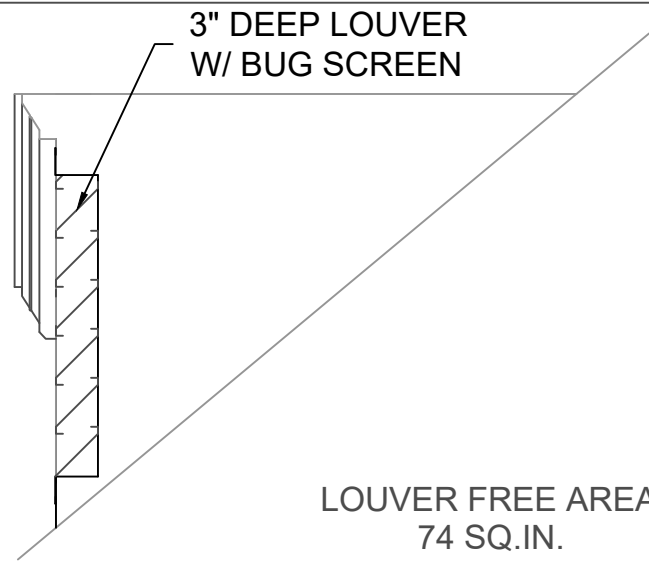

LOUVER DORMER MARQUIS

LOUVER FREE AREA:
74 SQ.IN.

AVAILABLE MATERIALS:

REV. '24

COPPER

FREEDOM GRAY COPPER

PREWEATHERED ZINC

PAINT GRIP STEEL

INSTALLATION:

MARK OPENING IN ROOF DECK ON DESIRED COURSE. CUT OPENING IN DECK. POSITION DORMER OVER OPENING AND FASTEN TO DECK.

OTHER INFORMATION:

SPECIFY EXACT ROOF PITCH.

OTHER:

INCLUDES INSECT SCREEN OF COMPATIBLE MATERIAL.
ALSO AVAILABLE WITH 1/4" CLEAR TEMPERED GLASS.