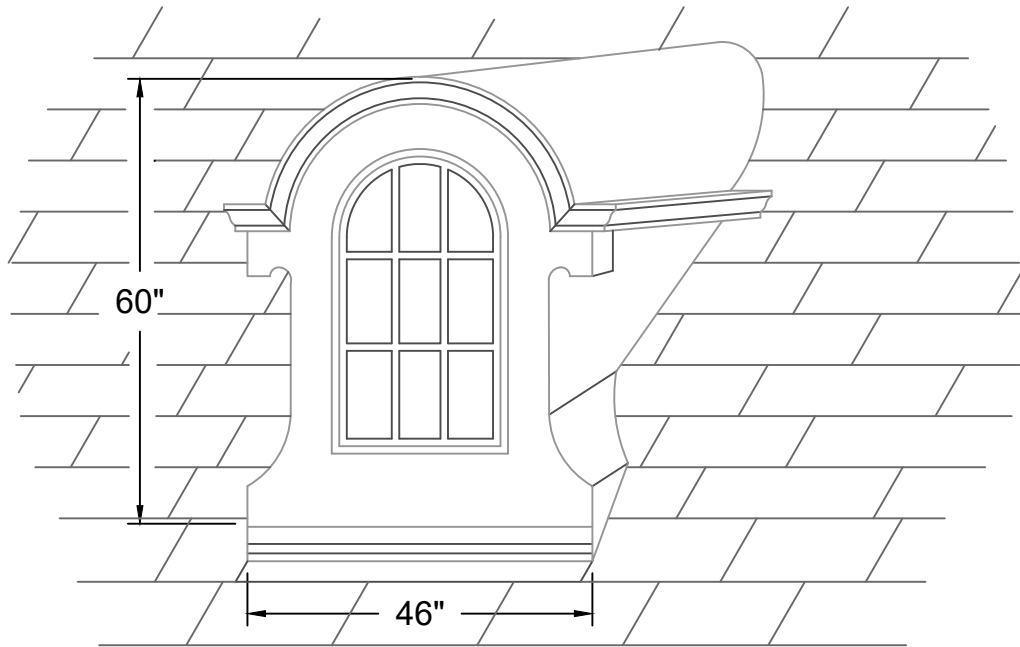

WINDOW DORMER MARSEILLE

12" FLANGE SOLDERED
WATERTIGHT

4" FLANGE IN FRONT

1/4" CLEAR TEMPERED
GLASS WINDOW

LOUVER FREE AREA:
233 SQ.IN.

AVAILABLE MATERIALS:

COPPER

FREEDOM GRAY COPPER

PREWEATHERED ZINC

PAINT GRIP STEEL

REV. '24

INSTALLATION:

MARK OPENING IN ROOF DECK ON DESIRED COURSE. CUT OPENING IN DECK. POSITION DORMER OVER OPENING AND FASTEN TO DECK.

OTHER INFORMATION:

SPECIFY EXACT ROOF PITCH.

OTHER:

GLASS IS 1/4" TEMPERED IN CLEAR. AVAILABLE WITH LOUVERS. SPECIFY IF RECEIVING INTERIOR FINISH OUT. INSULATION AND DRYWALL BY OTHERS AS GLASS WOULD BE 5/8 INSULATED IN CLEAR.