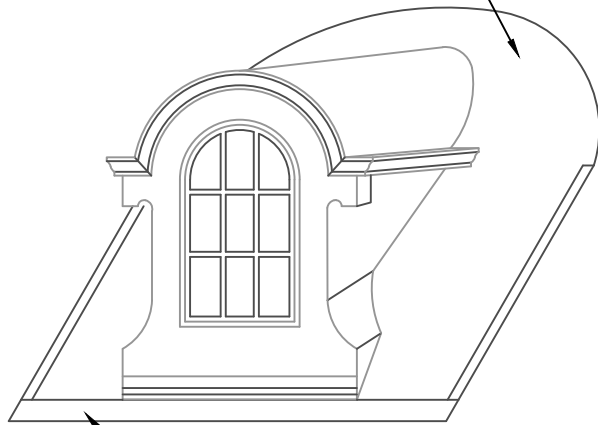

WINDOW DORMER MARSEILLE

12" FLANGE SOLDERED
WATERTIGHT

4" FLANGE IN FRONT

1/4" CLEAR TEMPERED
GLASS WINDOW

LOUVER FREE AREA:
233 SQ.IN.

AVAILABLE MATERIALS:

COPPER

FREEDOM GRAY COPPER

PREWEATHERED ZINC

PAINT GRIP STEEL

REV. '24

INSTALLATION:

MARK OPENING IN ROOF DECK ON DESIRED COURSE. CUT OPENING IN DECK. POSITION DORMER OVER OPENING AND FASTEN TO DECK.

OTHER INFORMATION:

SPECIFY EXACT ROOF PITCH.

OTHER:

GLASS IS 1/4" TEMPERED IN CLEAR. AVAILABLE WITH LOUVERS. SPECIFY IF RECEIVING INTERIOR FINISH OUT. INSULATION AND DRYWALL BY OTHERS AS GLASS WOULD BE 5/8 INSULATED IN CLEAR.