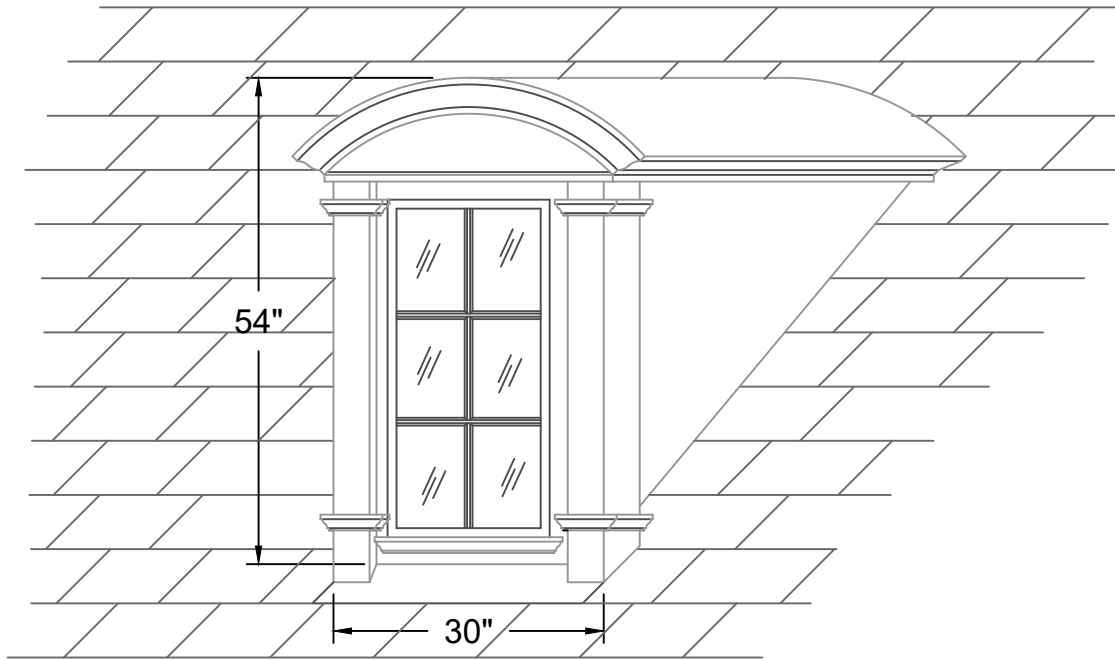

# WINDOW DORMER MONTICELLO

12" FLANGE SOLDERED  
WATERTIGHT

4" FLANGE IN FRONT

OGEE TRIM TO FACE AND ON  
WINGS EXTEND BACK TO ROOF  
FACE OF DORMER  
(BEYOND)

LOUVER FREE AREA:  
161 SQ.IN.

AVAILABLE MATERIALS:

COPPER

FREEDOM GRAY COPPER

PREWEATHERED ZINC

PAINT GRIP STEEL

REV. '24

INSTALLATION:

MARK OPENING IN ROOF DECK ON DESIRED COURSE. CUT OPENING IN DECK. POSITION DORMER OVER OPENING AND FASTEN TO DECK.

OTHER INFORMATION:

SPECIFY EXACT ROOF PITCH.

OTHER:

GLASS IS 1/4" TEMPERED IN CLEAR. AVAILABLE WITH LOUVERS. SPECIFY IF RECEIVING INTERIOR FINISH OUT. INSULATION AND DRYWALL BY OTHERS AS GLASS WOULD BE 5/8 INSULATED IN CLEAR.