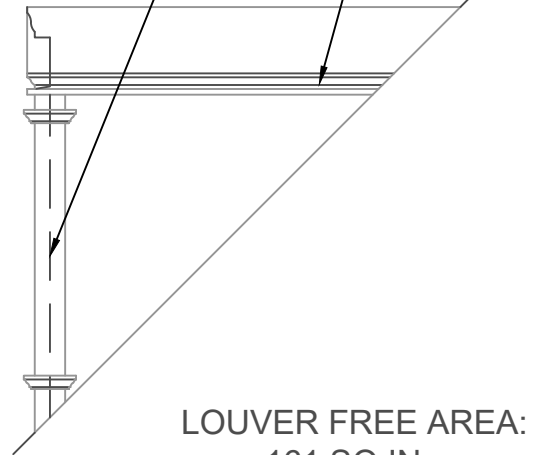

# WINDOW DORMER MONTICELLO

12" FLANGE SOLDERED  
WATERTIGHT

4" FLANGE IN FRONT

OGEE TRIM TO FACE AND ON  
WINGS EXTEND BACK TO ROOF  
FACE OF DORMER  
(BEYOND)

LOUVER FREE AREA:  
161 SQ.IN.

AVAILABLE MATERIALS:

COPPER

FREEDOM GRAY COPPER

PREWEATHERED ZINC

PAINT GRIP STEEL

REV. '24

INSTALLATION:

MARK OPENING IN ROOF DECK ON DESIRED COURSE. CUT OPENING IN DECK. POSITION DORMER OVER OPENING AND FASTEN TO DECK.

OTHER INFORMATION:

SPECIFY EXACT ROOF PITCH.

OTHER:

GLASS IS 1/4" TEMPERED IN CLEAR. AVAILABLE WITH LOUVERS. SPECIFY IF RECEIVING INTERIOR FINISH OUT. INSULATION AND DRYWALL BY OTHERS AS GLASS WOULD BE 5/8 INSULATED IN CLEAR.