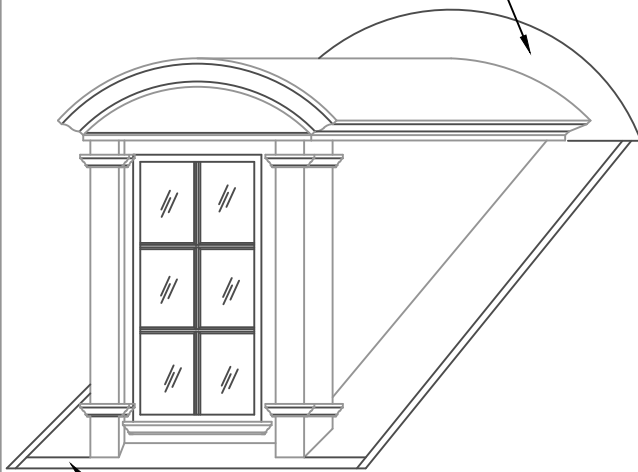

# WINDOW DORMER MONTICELLO

12" FLANGE SOLDERED  
WATERTIGHT

4" FLANGE IN FRONT

OGEE TRIM TO FACE AND ON  
WINGS EXTEND BACK TO ROOF  
FACE OF DORMER  
(BEYOND)

LOUVER FREE AREA:  
161 SQ.IN.

AVAILABLE MATERIALS:

COPPER

FREEDOM GRAY COPPER

PREWEATHERED ZINC

PAINT GRIP STEEL

REV. '24

INSTALLATION:

MARK OPENING IN ROOF DECK ON DESIRED COURSE. CUT OPENING IN DECK. POSITION DORMER OVER OPENING AND FASTEN TO DECK.

OTHER INFORMATION:

SPECIFY EXACT ROOF PITCH.

OTHER:

GLASS IS 1/4" TEMPERED IN CLEAR. AVAILABLE WITH LOUVERS. SPECIFY IF RECEIVING INTERIOR FINISH OUT. INSULATION AND DRYWALL BY OTHERS AS GLASS WOULD BE 5/8 INSULATED IN CLEAR.