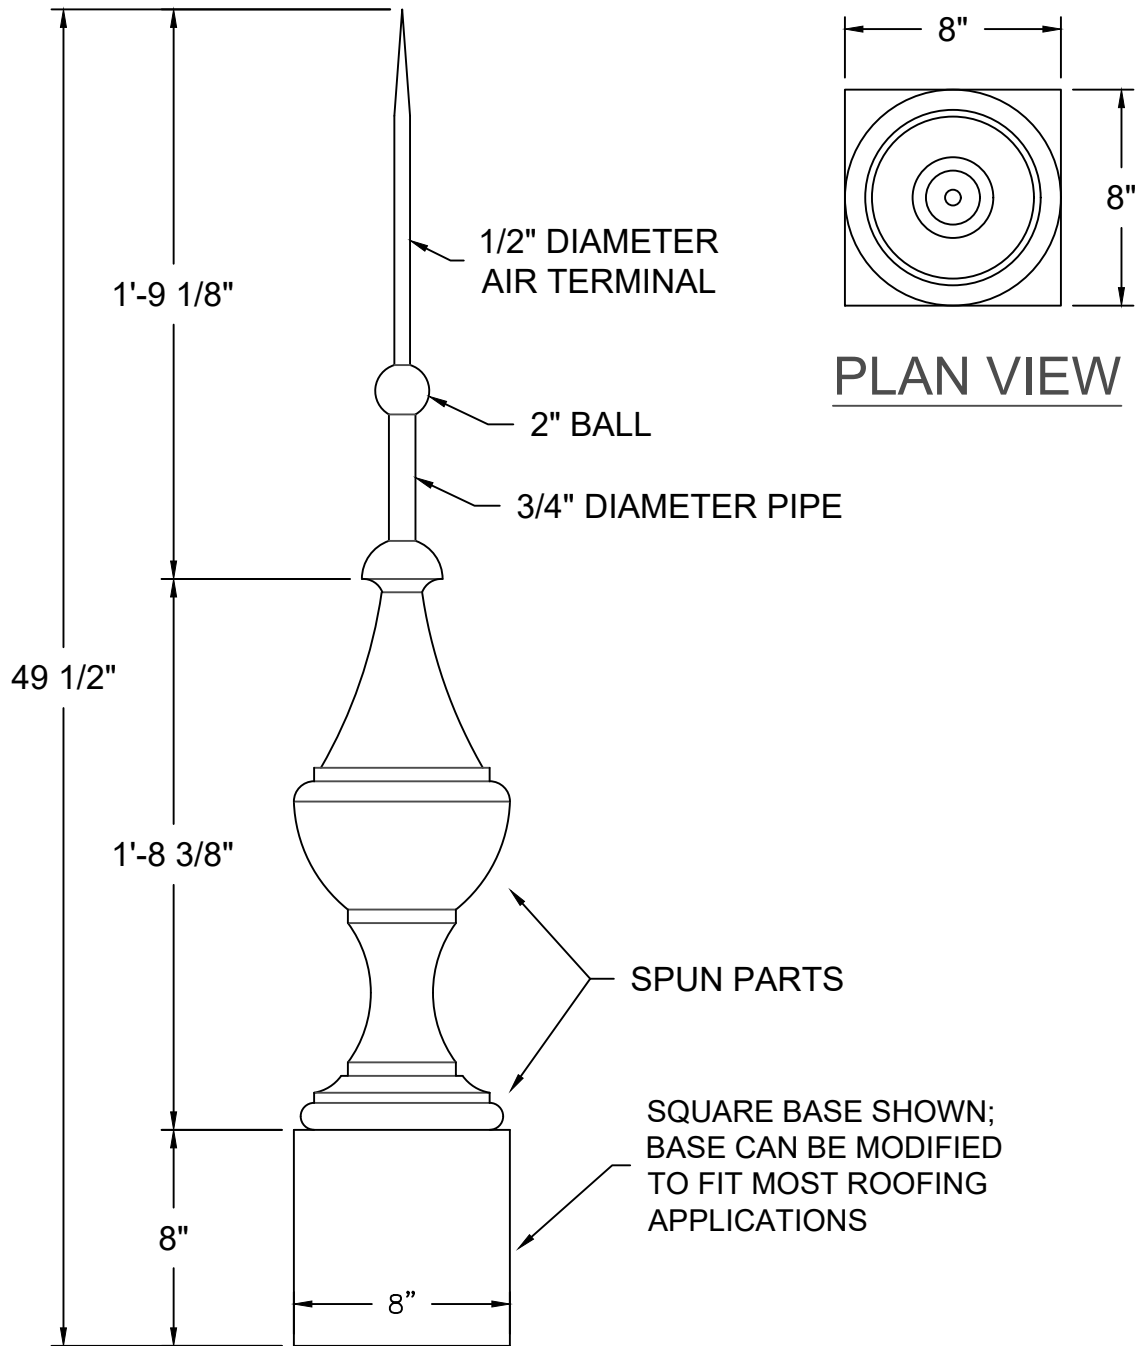

SPIRE THE NICODEMUS

REV. '24

AVAILABLE MATERIALS:

COPPER

FREEDOM GRAY COPPER

MILL FINISH/ POST PAINTED ALUMINUM

1. WEIGHT: VARIES DEPENDING ON ROOF CONDITION, ROOF SLOPE AND MATERIAL
2. INSTALLATION: SEAL THE MOUNTING BRACKET (PROVIDED) TO THE ROOF SURFACE FOR A WATERTIGHT INSTALLATION. SET SPIRE BASE OVER MOUNTING BRACKET AND ATTACH USING FASTENERS PROVIDED. SPECIFY ROOF SLOPE FOR BRACKETS.
3. OTHER: AVAILABLE WITH OTHER BASE OPTIONS FOR VARIOUS ROOF CONDITIONS. PROVIDE ROOF SLOPE.
4. OPTIONS: AVAILABLE WITH LIGHTNING PROTECTION KIT. CONTINUE L.P. SYSTEM AS PER LOCAL CODE BY QUALIFIED LIGHTNING PROTECTION INSTALLERS.