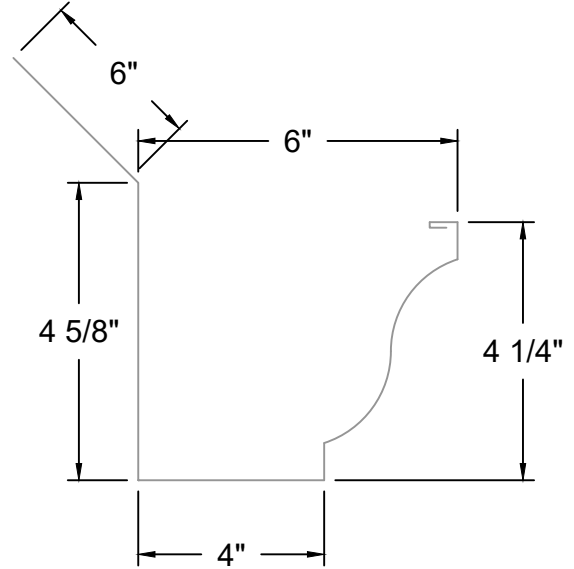

# OGEE GUTTERS DIMENSIONS

5" OGEE GUTTER

6" OGEE GUTTER

7" OGEE GUTTER

8" OGEE GUTTER

DRAWINGS ARE NOT TO SCALE

REV. '24

IN AREAS SUBJECT TO SNOW SLIDE, COORDINATE THE FRONT EDGE ELEVATION OF GUTTERS WITH ROOF SLOPE LINE.