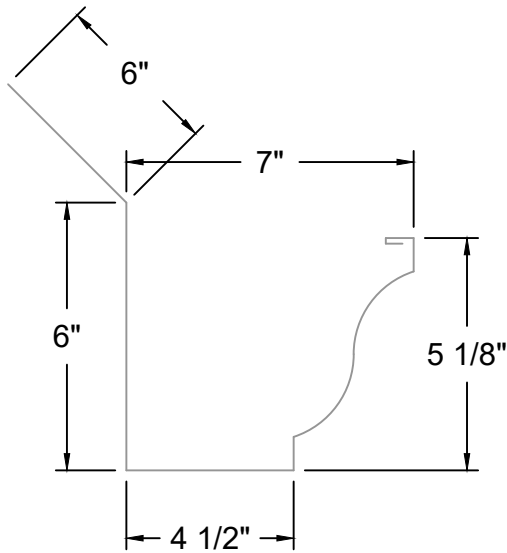

# OGEE GUTTERS DIMENSIONS

5" OGEE GUTTER

6" OGEE GUTTER

7" OGEE GUTTER

8" OGEE GUTTER

DRAWINGS ARE NOT TO SCALE

REV. '24

IN AREAS SUBJECT TO SNOW SLIDE, COORDINATE THE FRONT EDGE ELEVATION OF GUTTERS WITH ROOF SLOPE LINE.