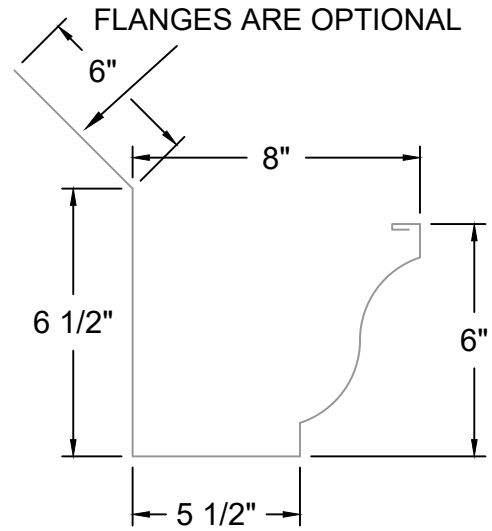

# OGEE GUTTERS DIMENSIONS

5" OGEE GUTTER

6" OGEE GUTTER

7" OGEE GUTTER

8" OGEE GUTTER

DRAWINGS ARE NOT TO SCALE

REV. '24

IN AREAS SUBJECT TO SNOW SLIDE, COORDINATE THE FRONT EDGE ELEVATION OF GUTTERS WITH ROOF SLOPE LINE.