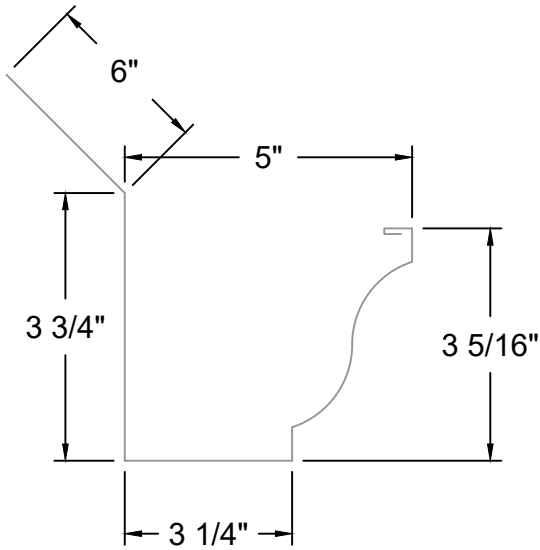

# OGEE GUTTERS DIMENSIONS

5" OGEE GUTTER

6" OGEE GUTTER

7" OGEE GUTTER

8" OGEE GUTTER

DRAWINGS ARE NOT TO SCALE

REV. '24

IN AREAS SUBJECT TO SNOW SLIDE, COORDINATE THE FRONT EDGE ELEVATION OF GUTTERS WITH ROOF SLOPE LINE.