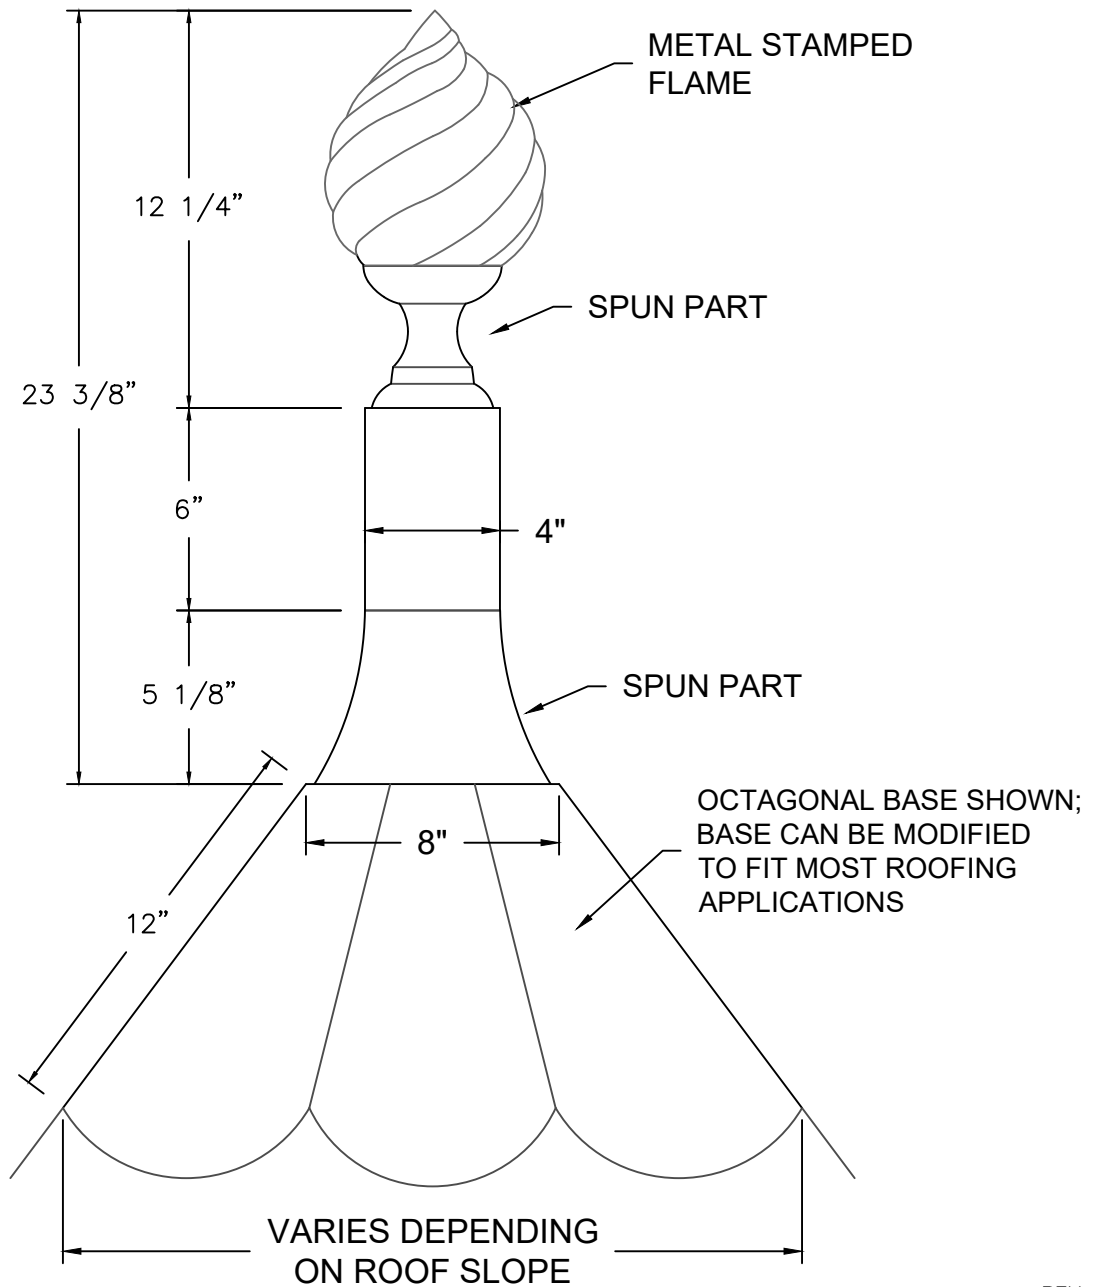

SPIRE THE ORACLE

REV. '24

AVAILABLE MATERIALS:

COPPER

FREEDOM GRAY COPPER

WEIGHT: VARIES DEPENDING ON ROOF CONDITION, ROOF SLOPE AND MATERIAL

OTHER: AVAILABLE WITH OTHER BASE OPTIONS FOR VARIOUS ROOF CONDITIONS. PROVIDE ROOF SLOPE.

INSTALLATION: FASTEN THROUGH 12" ROOF FLANGE WITH FASTENERS PROVIDED. SEAL WITH SEALANT FOR A WATERTIGHT INSTALLATION.

OPTIONS: AVAILABLE WITH LIGHTNING PROTECTION KIT. CONTINUE L.P. SYSTEM AS PER LOCAL CODE BY QUALIFIED LIGHTNING PROTECTION INSTALLERS.