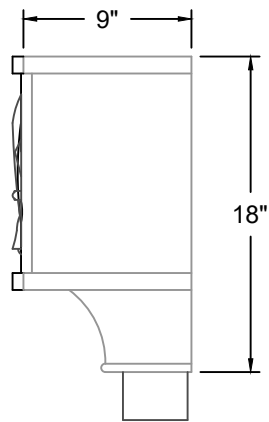

CONDUCTOR HEADS THE PARISIAN

SIDE VIEW

TOP VIEW

AVAILABLE MATERIALS GALVANIZED
COPPER FREEDOM GRAY COPPER PREWEATHERED ZINC PAINT GRIP STEEL

REV. '24