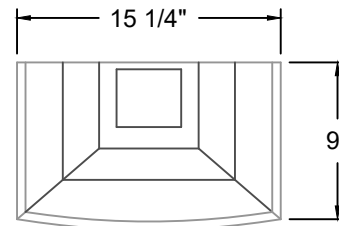

CONDUCTOR HEADS THE PARISIAN

SIDE VIEW

TOP VIEW

AVAILABLE MATERIALS GALVANIZED
COPPER FREEDOM GRAY COPPER PREWEATHERED ZINC PAINT GRIP STEEL

REV. '24