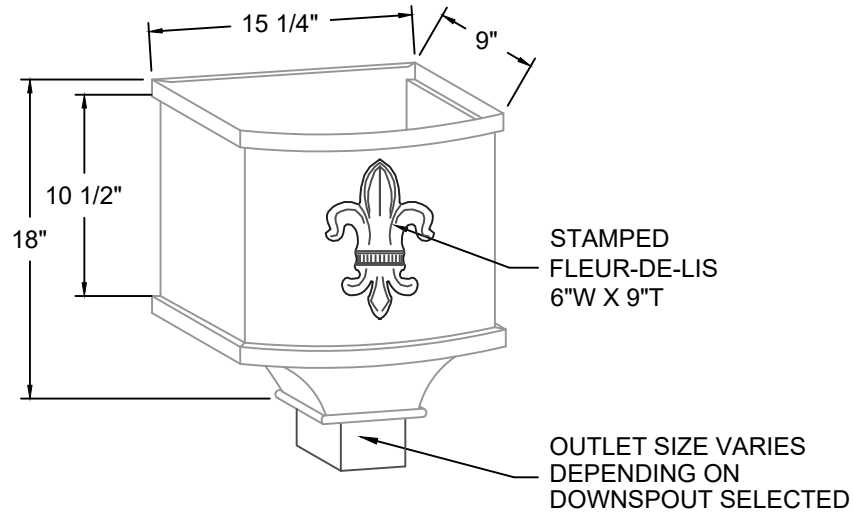

CONDUCTOR HEADS THE PARISIAN

SIDE VIEW

TOP VIEW

AVAILABLE MATERIALS GALVANIZED
COPPER FREEDOM GRAY COPPER PREWEATHERED ZINC PAINT GRIP STEEL

REV. '24