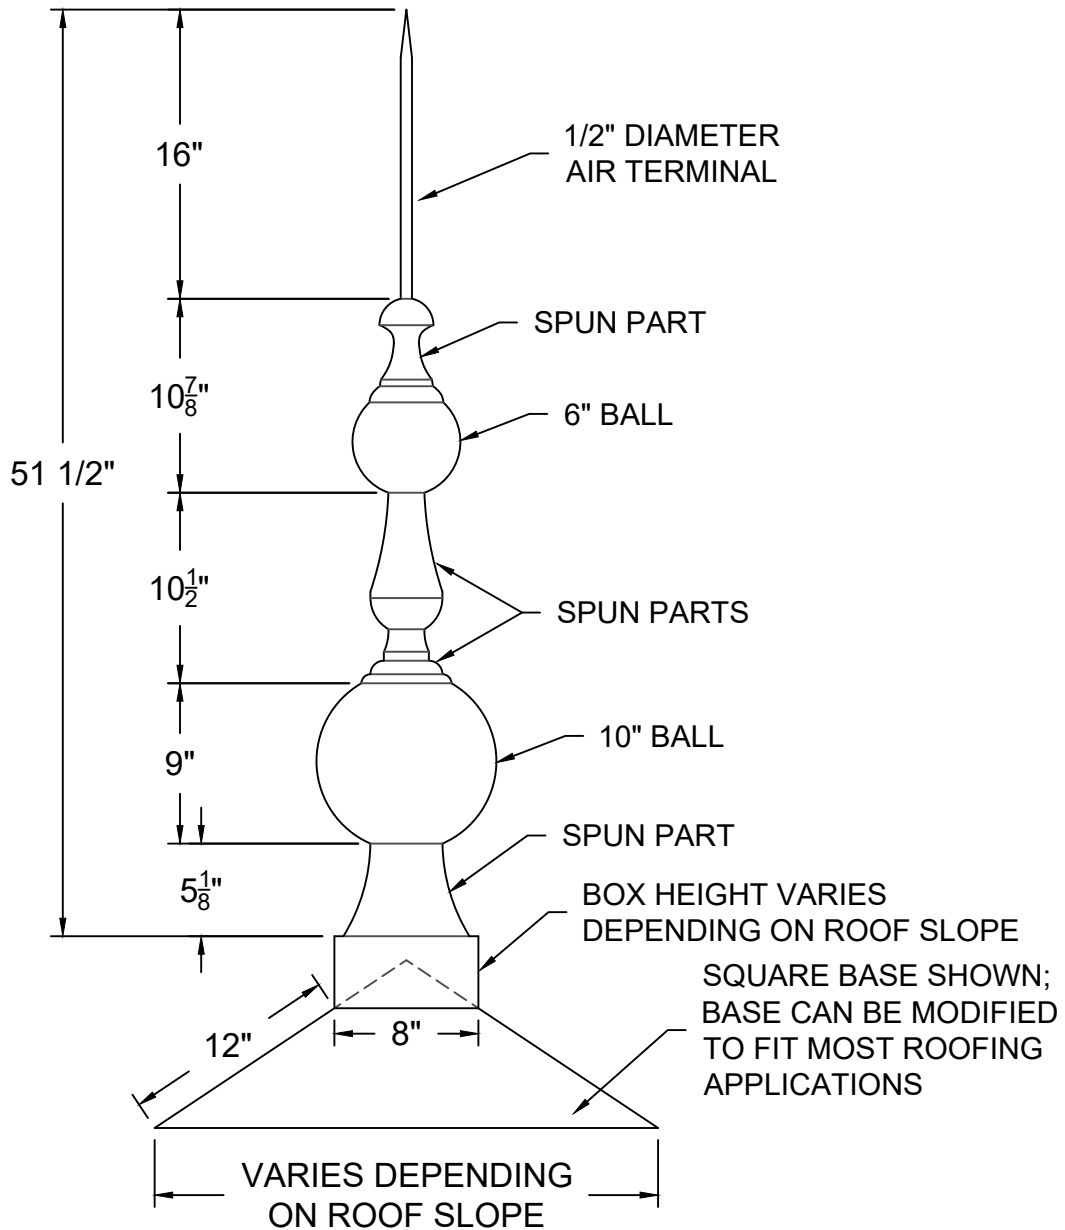

SPIRE THE PRESCOT

REV. '24

AVAILABLE MATERIALS:

COPPER

FREEDOM GRAY COPPER

MILL FINISH/ POST PAINTED ALUMINUM

WEIGHT: VARIES DEPENDING ON ROOF CONDION, ROOF SLOPE AND MATERIAL

OTHER: AVAILABLE WITH OTHER BASE OPTIONS FOR VARIOUS ROOF CONDITIONS. PROVIDE ROOF SLOPE.

INSTALLATION: FASTEN THROUGH 12" ROOF FLANGE WITH FASTENERS PROVIDED. SEAL WITH SEALANT FOR A WATERTIGHT INSTALLATION.

OPTIONS: AVAILABLE WITH LIGHTNING PROTECTION KIT. CONTINUE L.P. SYSTEM AS PER LOCAL CODE BY QUALIFIED LIGHTNING PROTECTION INSTALLERS.