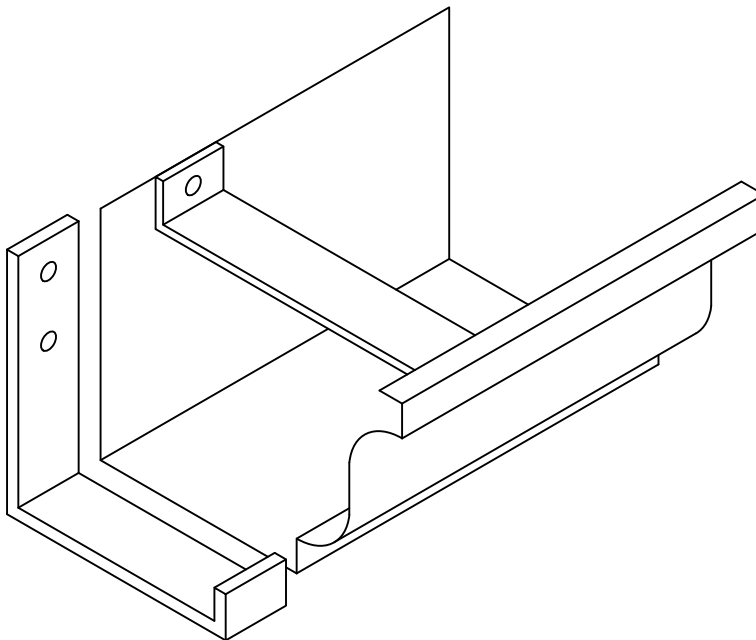

QUARTER ROUND/ OGEE GUTTER ISOMETRIC DRAWINGS OF HANGERS

5" - 8" QUARTER ROUND GUTTER & HANGER W/ INSIDE STRAP

**GUTTER PROFILE AVAILABLE IN STANDING SEAM AND HI-BACK.

HANGER SPECIFICATIONS

AVAILABLE MATERIALS

	Aluminum	Copper	Tin Coated Copper	Galvaneal	Galvanized
3/16" X 1" Hanger	●	●	●		
.063" X 1" Strap	●	●	●		
12 ga X 1" Hanger				●	●
20 ga X 1" Strap				●	●

* STRAP INCLUDED W/ 7" + HANGERS

5" - 8" OGEE GUTTER & HANGER W/ INSIDE STRAP

**GUTTER PROFILE AVAILABLE IN STANDING SEAM AND HI-BACK.

REV. '24