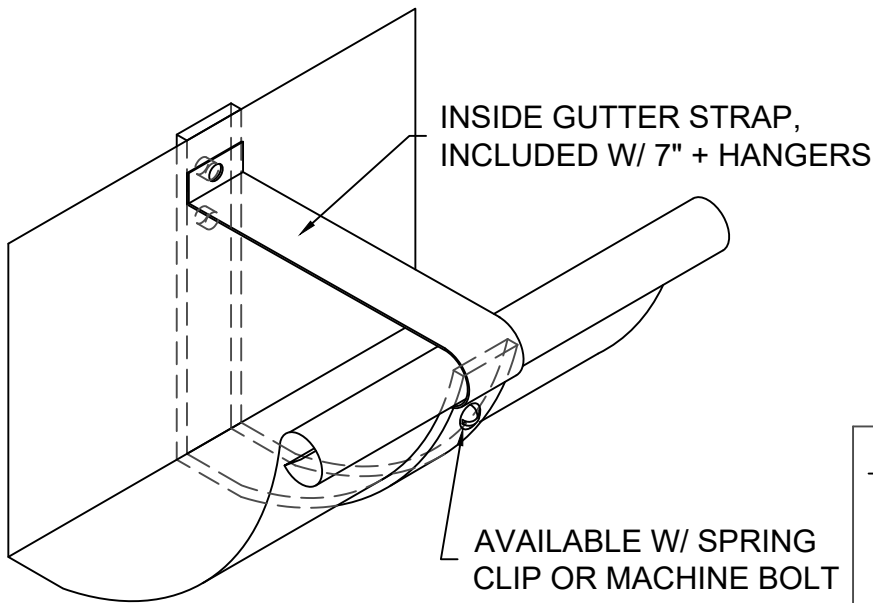

QUARTER ROUND/ OGEE GUTTER ISOMETRIC DRAWINGS OF HANGERS

5" - 8" QUARTER ROUND GUTTER & HANGER W/ INSIDE STRAP

**GUTTER PROFILE AVAILABLE IN STANDING SEAM AND HI-BACK.

HANGER SPECIFICATIONS

AVAILABLE MATERIALS

	Aluminum	Copper	Tin Coated Copper	Galvaneal	Galvanized
3/16" X 1" Hanger	●	●	●		
.063" X 1" Strap	●	●	●		
12 ga X 1" Hanger				●	●
20 ga X 1" Strap				●	●

* STRAP INCLUDED W/ 7" + HANGERS

5" - 8" OGEE GUTTER & HANGER W/ INSIDE STRAP

**GUTTER PROFILE AVAILABLE IN STANDING SEAM AND HI-BACK.

REV. '24