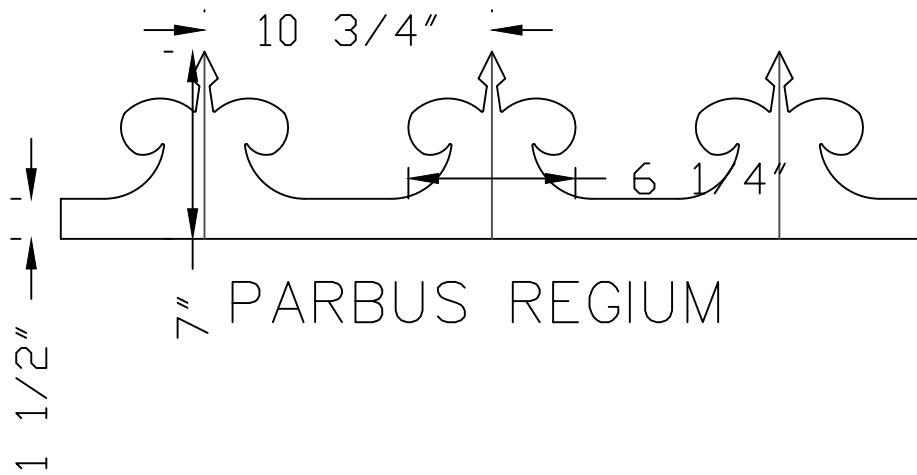

CRESTING REGIUM/CORONA

AVAILABLE MATERIALS: COPPER

NOTES: COMMON LENGTH 10' REPEATING PATTERN.