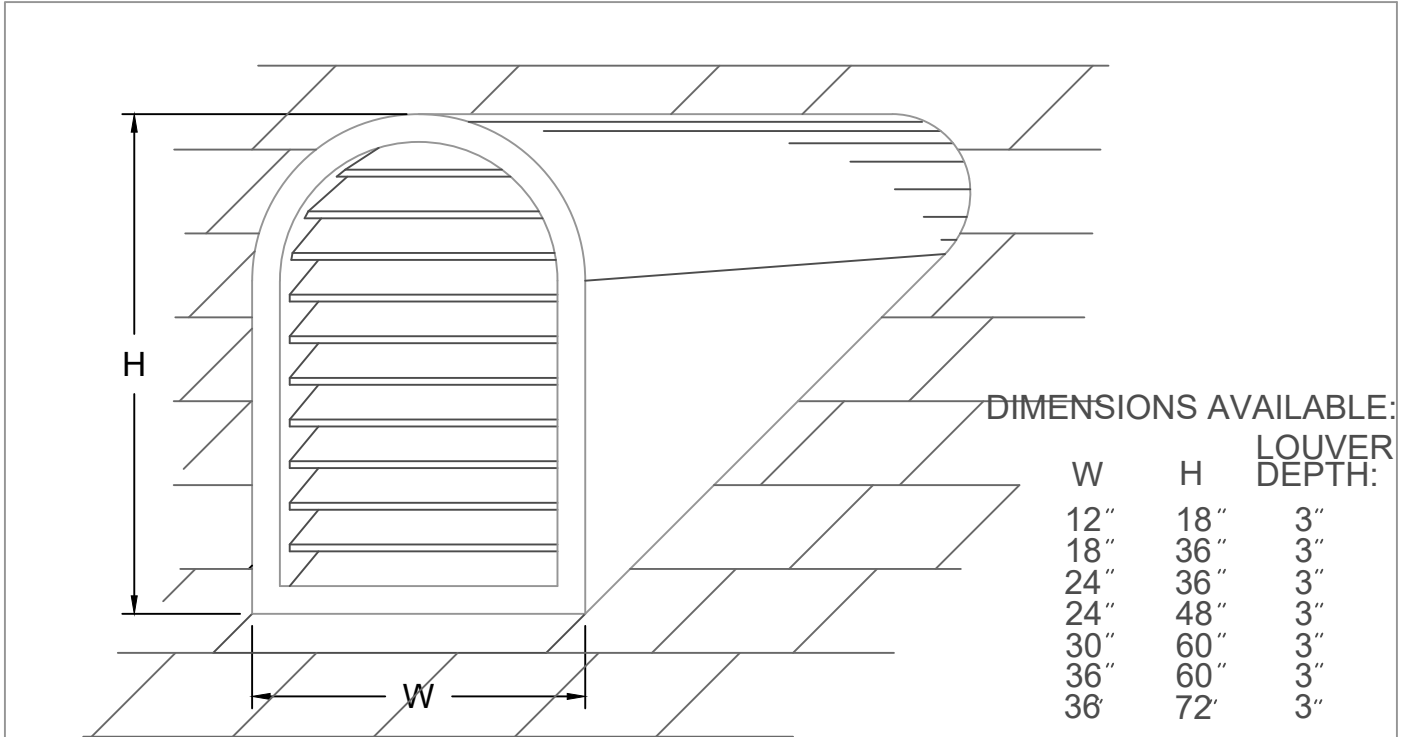

LOUVER DORMER ROUND TOP

AVAILABLE MATERIALS:
 COPPER FREEDOM GRAY COPPER PAINT GRIP STEEL PREWEATHERED ZINC
 PREFINISHED ALUMINUM/ STEEL

REV. '24

INSTALLATION: MARK OPENING IN ROOF DECK ON DESIRED COURSE. CUT OPENING IN DECK. POSITION DORMER OVER OPENING AND FASTEN TO DECK.

OTHER INFORMATION: SPECIFY EXACT ROOF PITCH.

OTHER: INCLUDES INSECT SCREEN OF COMPATIBLE MATERIAL.