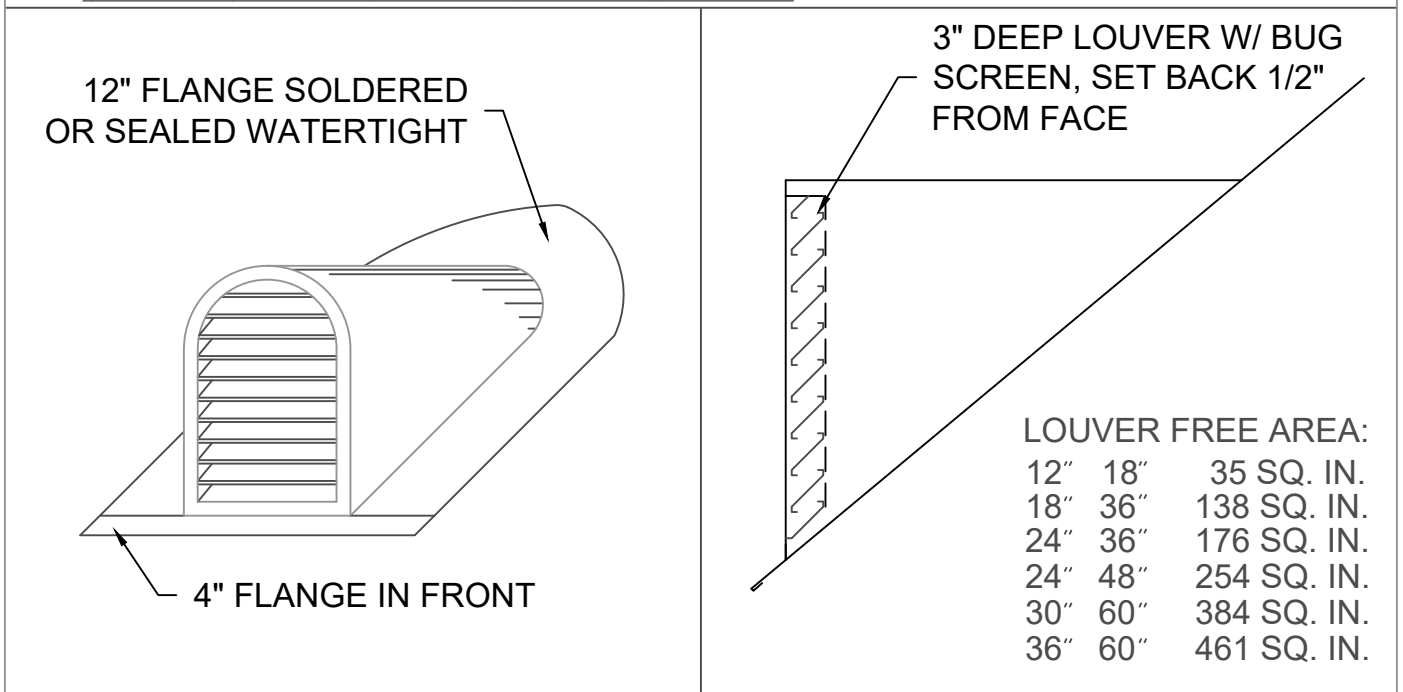

LOUVER DORMER ROUND TOP

AVAILABLE MATERIALS:
 COPPER FREEDOM GRAY COPPER PAINT GRIP STEEL PREWEATHERED ZINC
 PREFINISHED ALUMINUM/ STEEL

REV. '24

INSTALLATION: MARK OPENING IN ROOF DECK ON DESIRED COURSE. CUT OPENING IN DECK. POSITION DORMER OVER OPENING AND FASTEN TO DECK.

OTHER INFORMATION: SPECIFY EXACT ROOF PITCH.

OTHER: INCLUDES INSECT SCREEN OF COMPATIBLE MATERIAL.