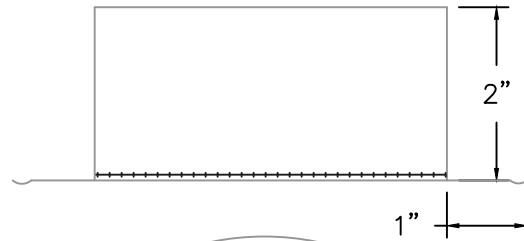

# SOFFIT VENT

ROUND SOFFIT VENT 3", 4", 5", 6"

FREE AREA: 3" = 5.2 SQ. IN.  
4" = 9.1 SQ. IN.  
5" = 14.3 SQ. IN.  
6" = 20.6 SQ. IN.