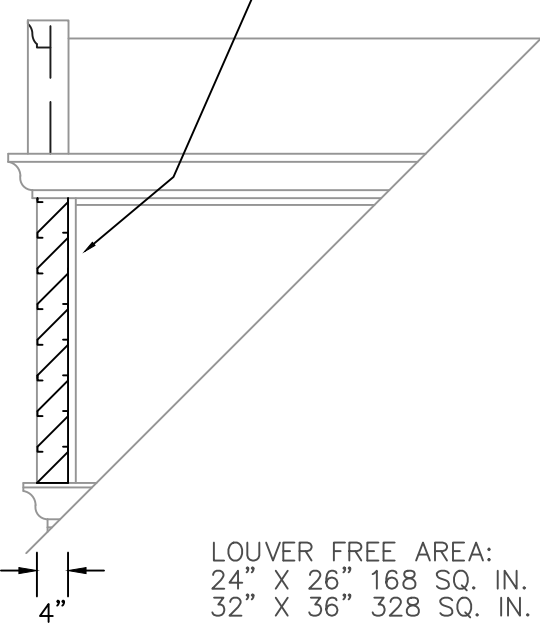

LOUVER DORMER SUNBURST

DIMENSIONS AVAILABLE:

W	H	WEIGHT
24"	26"	60 lbs.
32"	36"	150 lbs.

12" FLANGE SOLDERED OR SEALED WATERTIGHT

4" FLANGE IN FRONT

4" DEEP LOUVER W/ BUG SCREEN

LOUVER FREE AREA:

24" X 26"	168 SQ. IN.
32" X 36"	328 SQ. IN.

AVAILABLE MATERIALS:

- COPPER
- FREEDOM GRAY COPPER
- PREWEATHERED ZINC
- PAINT GRIP STEEL

REV. '24

INSTALLATION: MARK OPENING IN ROOF DECK ON DESIRED COURSE.
 CUT OPENING IN DECK.
 POSITION DORMER OVER OPENING AND FASTEN TO DECK.

ORDER INFORMATION: SPECIFY EXACT ROOF PITCH.

OTHER: INCLUDES INSECT SCREEN OF COMPATIBLE MATERIAL.
 ALSO AVAILABLE WITH 1/4" CLEAR TEMPERED GLASS.
 INCLUDES 12" ROOF FLANGE ALL AROUND