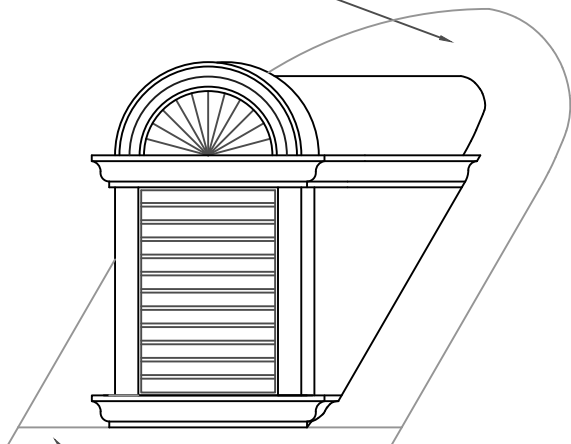

LOUVER DORMER SUNBURST

DIMENSIONS AVAILABLE:

W	H	WEIGHT
24"	26"	60 lbs.
32"	36"	150 lbs.

12" FLANGE SOLDERED OR SEALED WATERTIGHT

4" FLANGE IN FRONT

4" DEEP LOUVER W/ BUG SCREEN

LOUVER FREE AREA:

24" X 26"	168 SQ. IN.
32" X 36"	328 SQ. IN.

AVAILABLE MATERIALS:

- COPPER
- FREEDOM GRAY COPPER
- PREWEATHERED ZINC
- PAINT GRIP STEEL

REV. '24

INSTALLATION: MARK OPENING IN ROOF DECK ON DESIRED COURSE.
 CUT OPENING IN DECK.
 POSITION DORMER OVER OPENING AND FASTEN TO DECK.

ORDER INFORMATION: SPECIFY EXACT ROOF PITCH.

OTHER: INCLUDES INSECT SCREEN OF COMPATIBLE MATERIAL.
 ALSO AVAILABLE WITH 1/4" CLEAR TEMPERED GLASS.
 INCLUDES 12" ROOF FLANGE ALL AROUND