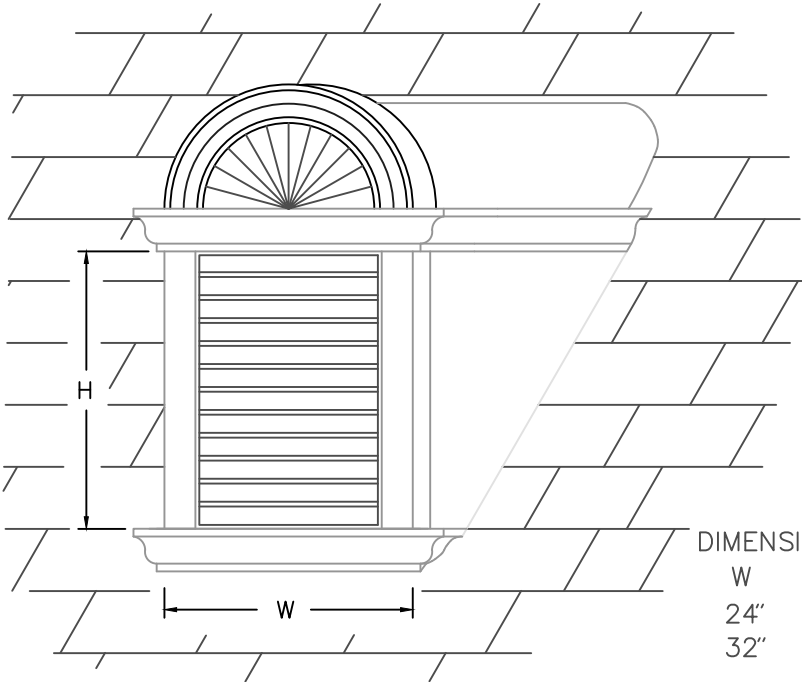

LOUVER DORMER SUNBURST

DIMENSIONS AVAILABLE:

W	H	WEIGHT
24"	26"	60 lbs.
32"	36"	150 lbs.

12" FLANGE SOLDERED OR SEALED WATERTIGHT

4" FLANGE IN FRONT

4" DEEP LOUVER W/ BUG SCREEN

LOUVER FREE AREA:

24" X 26"	168 SQ. IN.
32" X 36"	328 SQ. IN.

AVAILABLE MATERIALS:

- COPPER
- FREEDOM GRAY COPPER
- PREWEATHERED ZINC
- PAINT GRIP STEEL

REV. '24

INSTALLATION: MARK OPENING IN ROOF DECK ON DESIRED COURSE.
 CUT OPENING IN DECK.
 POSITION DORMER OVER OPENING AND FASTEN TO DECK.

ORDER INFORMATION: SPECIFY EXACT ROOF PITCH.

OTHER: INCLUDES INSECT SCREEN OF COMPATIBLE MATERIAL.
 ALSO AVAILABLE WITH 1/4" CLEAR TEMPERED GLASS.
 INCLUDES 12" ROOF FLANGE ALL AROUND