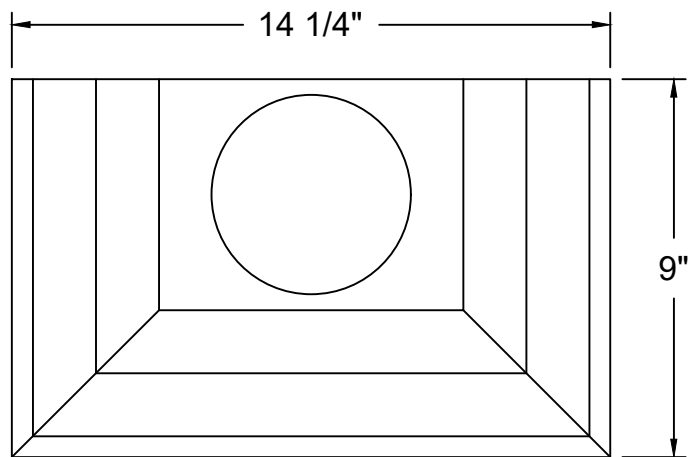

CONDUCTOR HEADS THE TELFORD

SIDE VIEW

TOP VIEW

AVAILABLE MATERIALS:

COPPER

FREEDOM GRAY COPPER

PREWEATHERED ZINC

PAINT GRIP STEEL