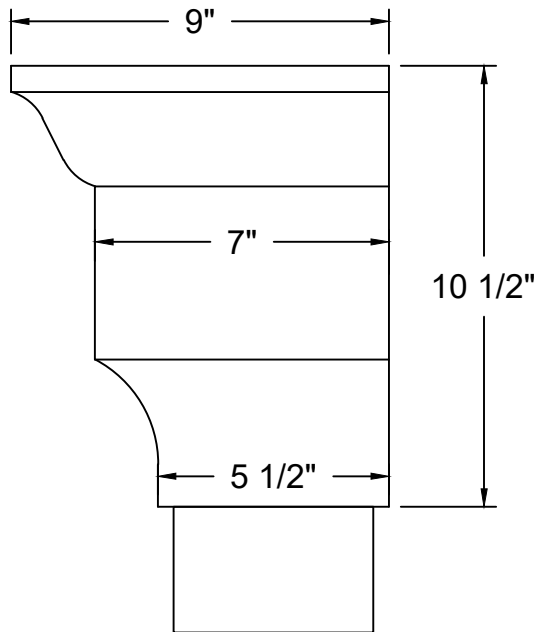

CONDUCTOR HEADS THE TELFORD

SIDE VIEW

TOP VIEW

AVAILABLE MATERIALS:

COPPER

FREEDOM GRAY COPPER

PREWEATHERED ZINC

PAINT GRIP STEEL