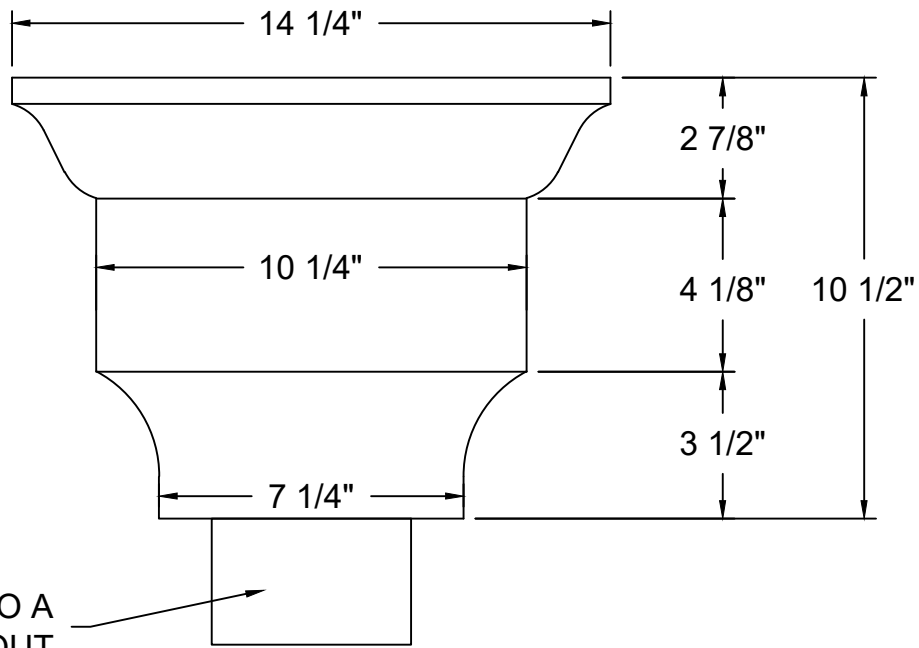

CONDUCTOR HEADS THE TELFORD

SIDE VIEW

TOP VIEW

AVAILABLE MATERIALS:

COPPER

FREEDOM GRAY COPPER

PREWEATHERED ZINC

PAINT GRIP STEEL