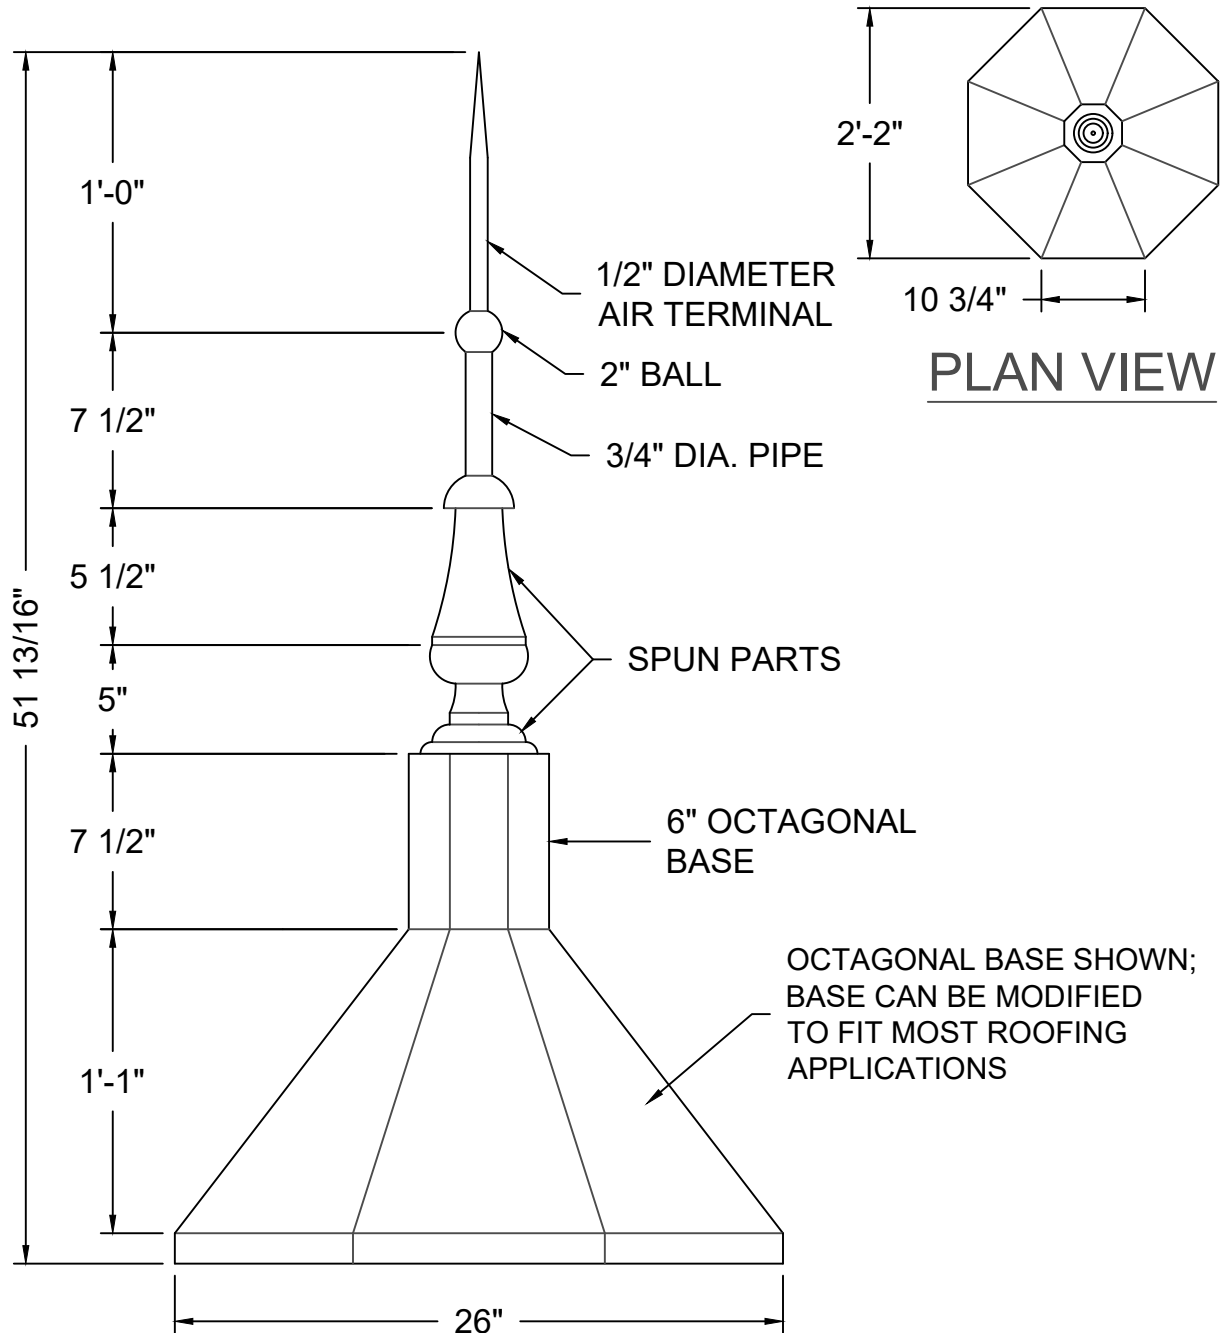

SPIRE THE TURRET

REV. '24

AVAILABLE MATERIALS:

COPPER

FREEDOM GRAY COPPER

MILL FINISH/ POST PAINTED ALUMINUM

WEIGHT: VARIES DEPENDING ON ROOF CONDITION, ROOF SLOPE AND MATERIAL

INSTALLATION: SEAL THE MOUNTING BRACKET (PROVIDED) TO THE ROOF SURFACE FOR A WATERTIGHT INSTALLATION. SET SPIRE BASE OVER MOUNTING BRACKET AND ATTACH USING FASTENERS PROVIDED. SPECIFY ROOF SLOPE FOR BRACKETS.