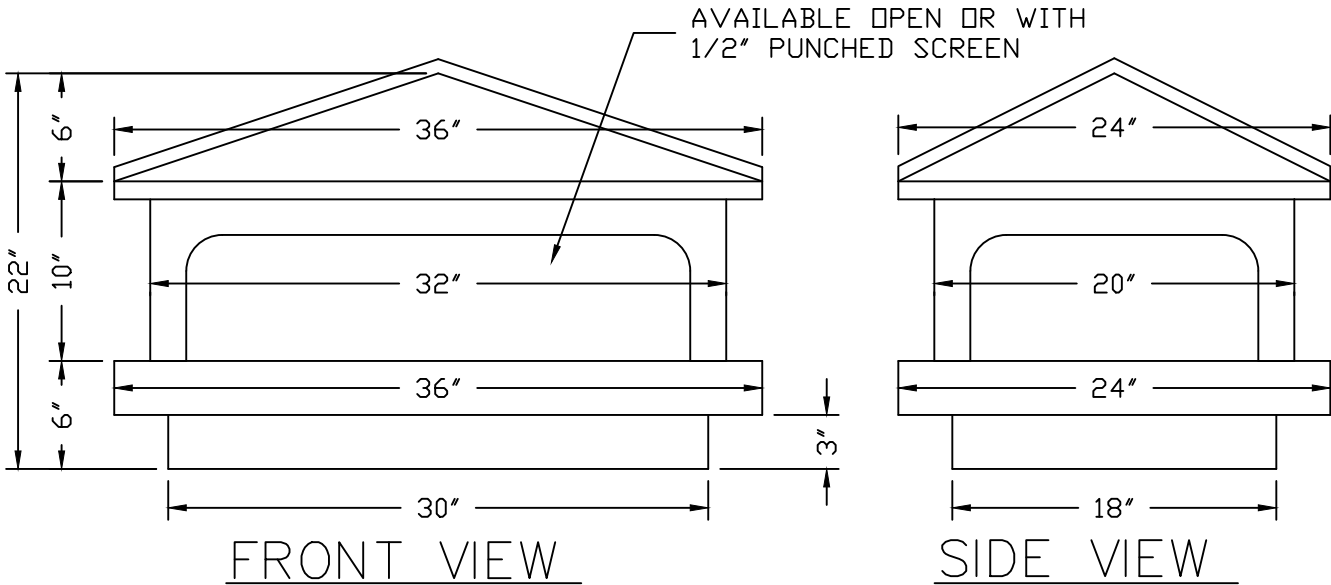

CHIMNEY CAPS THE TUSCAN

AVAILABLE OPEN OR WITH
1/2" PUNCHED SCREEN

FRONT VIEW

SIDE VIEW

REV. '24

AVAILABLE MATERIALS:

COPPER FREEDOM GRAY COPPER PREFINISHED ALUMINUM/ STEEL

INSTALLATION: 1. SET CHIMNEY CAP OVER CHIMNEY. 2. FASTEN WITH STAINLESS STEEL FASTENERS OR MASONRY ANCHORS TO 2" VERTICAL SIDE.

OTHER INFORMATION: PROVIDE SIZE AND SHAPE OF CHIMNEY CAP. DIMENSIONS SHOWN ARE STANDARD. OTHER SIZES AVAILABLE