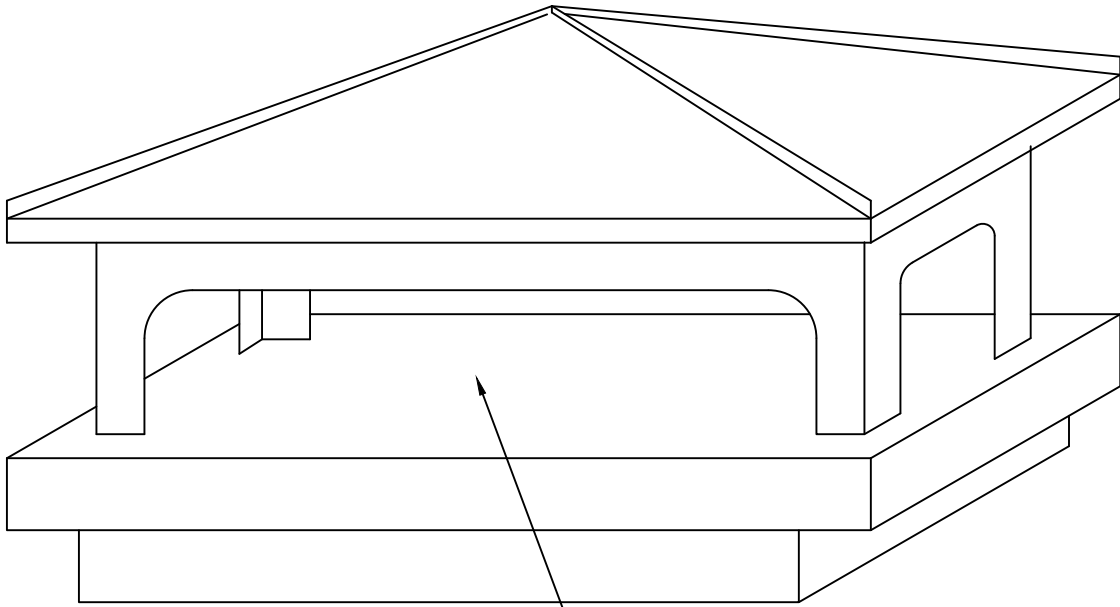

CHIMNEY CAPS THE TUSCAN

AVAILABLE OPEN OR WITH
1/2" PUNCHED SCREEN

FRONT VIEW

SIDE VIEW

REV. '24

AVAILABLE MATERIALS:

COPPER FREEDOM GRAY COPPER PREFINISHED ALUMINUM/ STEEL

INSTALLATION: 1. SET CHIMNEY CAP OVER CHIMNEY. 2. FASTEN WITH STAINLESS STEEL FASTENERS OR MASONRY ANCHORS TO 2" VERTICAL SIDE.

OTHER INFORMATION: PROVIDE SIZE AND SHAPE OF CHIMNEY CAP. DIMENSIONS SHOWN ARE STANDARD. OTHER SIZES AVAILABLE