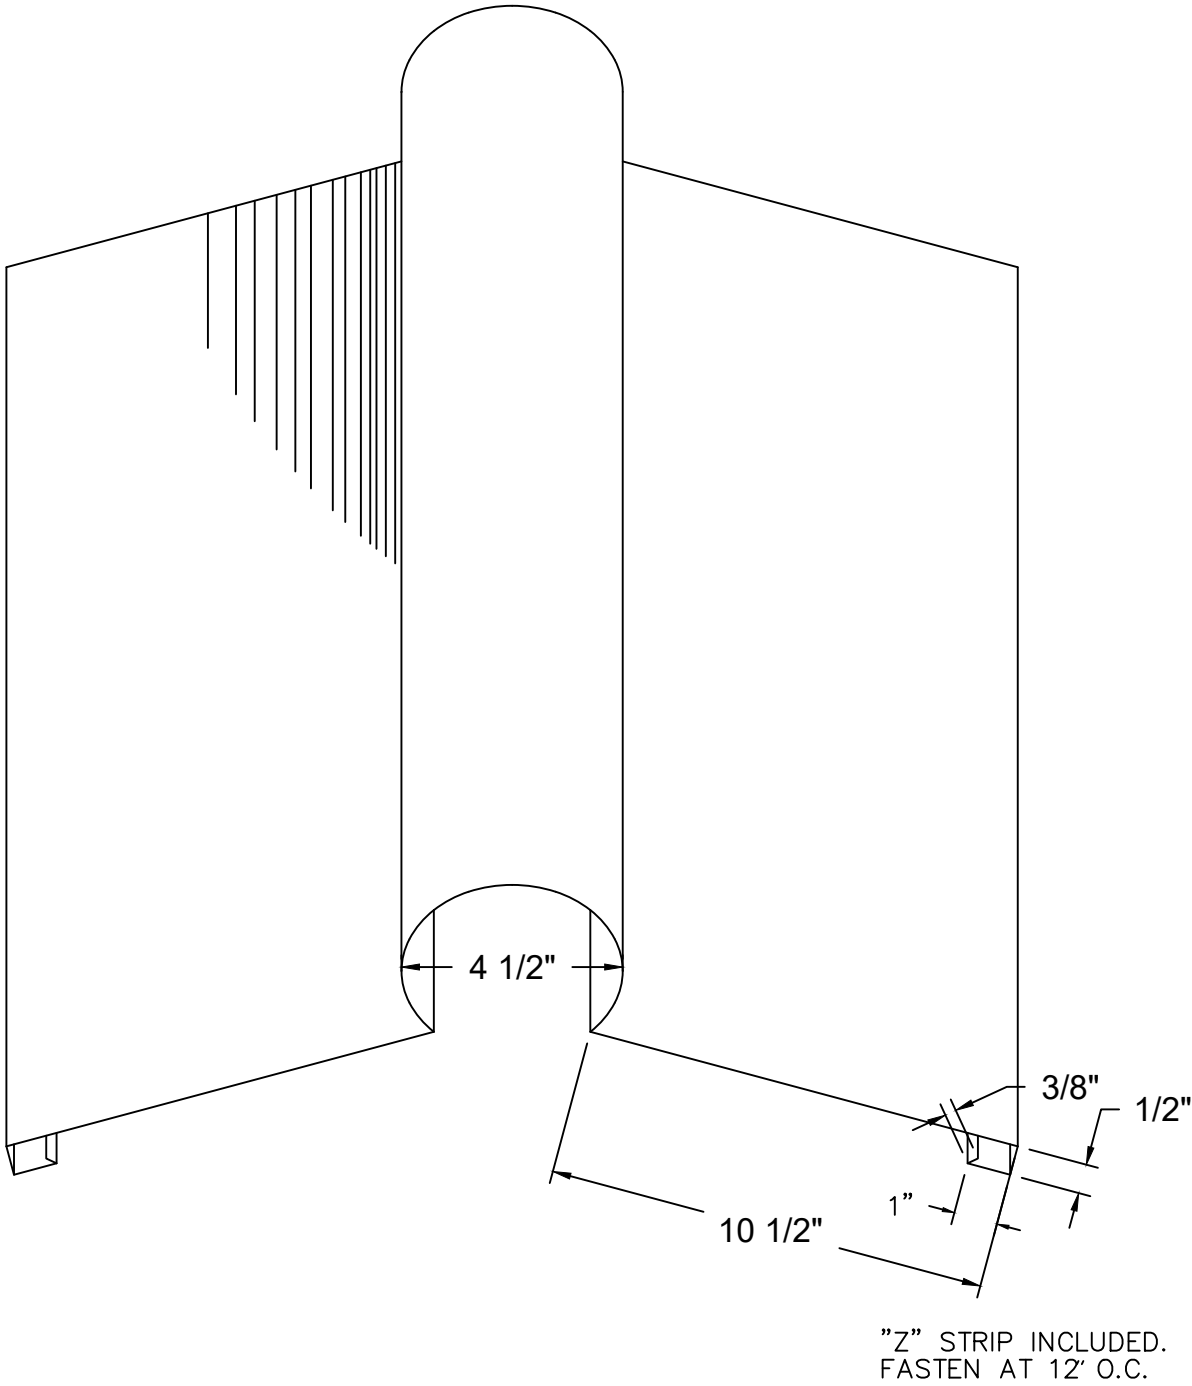

VENTED RIDGE ROLL

AVAILABLE MATERIALS

REV. '24

COPPER	FREEDOM GRAY COPPER	PAINT GRIP STEEL	PREWEATHERED ZINC
	PREFINISHED ALUMINUM/ STEEL	GALVANIZED	

AVAILABLE IN 10 FOOT LENGTHS
SPECIFY ROOF PITCH
DIMENSIONS SHOWN ARE STANDARD
COPPER CRAFT WILL CUSTOM FABRICATE TO YOUR DIMENSIONS