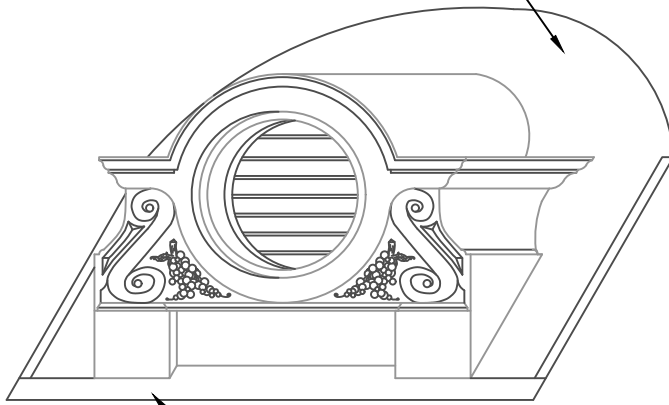

LOUVER DORMER VINTAGE

12" FLANGE SOLDERED
WATERTIGHT

4" FLANGE IN FRONT

3" DEEP LOUVER W/ BUG
SCREEN, LOUVER SET BACK 3"

LOUVER FREE AREA:
129 SQ.IN.

AVAILABLE MATERIALS:

COPPER

FREEDOM GRAY COPPER

PREWEATHERED ZINC

PAINT GRIP STEEL

REV. '24

INSTALLATION:

MARK OPENING IN ROOF DECK ON DESIRED COURSE. CUT OPENING IN DECK. POSITION DORMER OVER OPENING AND FASTEN TO DECK.

OTHER INFORMATION:

SPECIFY EXACT ROOF PITCH.

OTHER:

INCLUDES INSECT SCREEN OF COMPATIBLE MATERIAL. ALSO AVAILABLE WITH 1/4" CLEAR TEMPERED GLASS.

**copper
craft**
A FLACK GLOBAL METALS COMPANY