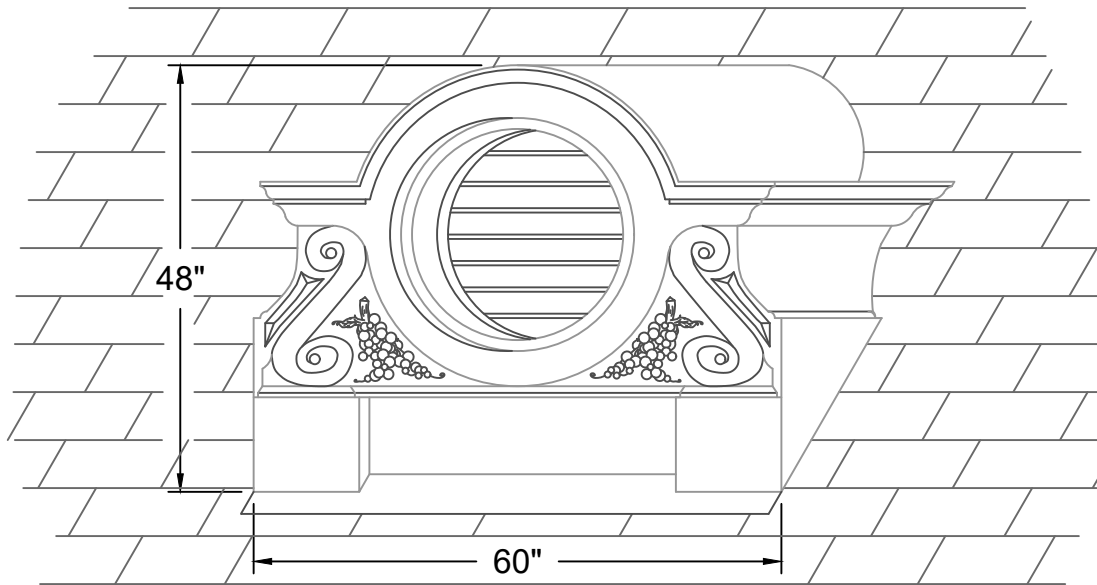

LOUVER DORMER VINTAGE

12" FLANGE SOLDERED
WATERTIGHT

4" FLANGE IN FRONT

3" DEEP LOUVER W/ BUG
SCREEN, LOUVER SET BACK 3"

LOUVER FREE AREA:
129 SQ.IN.

AVAILABLE MATERIALS:

COPPER

FREEDOM GRAY COPPER

PREWEATHERED ZINC

PAINT GRIP STEEL

REV. '24

INSTALLATION:

MARK OPENING IN ROOF DECK ON DESIRED COURSE. CUT OPENING IN DECK. POSITION DORMER OVER OPENING AND FASTEN TO DECK.

OTHER INFORMATION:

SPECIFY EXACT ROOF PITCH.

OTHER:

INCLUDES INSECT SCREEN OF COMPATIBLE MATERIAL. ALSO AVAILABLE WITH 1/4" CLEAR TEMPERED GLASS.

**copper
craft**
A FLACK GLOBAL METALS COMPANY