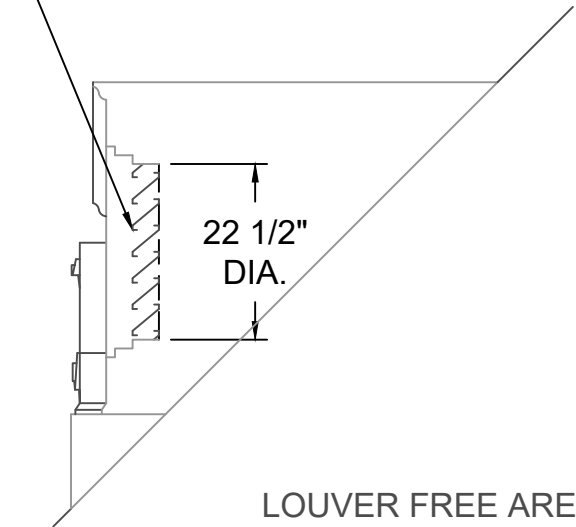

LOUVER DORMER VINTAGE

12" FLANGE SOLDERED
WATERTIGHT

4" FLANGE IN FRONT

3" DEEP LOUVER W/ BUG
SCREEN, LOUVER SET BACK 3"

LOUVER FREE AREA:
129 SQ.IN.

AVAILABLE MATERIALS:

COPPER

FREEDOM GRAY COPPER

PREWEATHERED ZINC

PAINT GRIP STEEL

REV. '24

INSTALLATION:

MARK OPENING IN ROOF DECK ON DESIRED COURSE. CUT OPENING IN DECK. POSITION DORMER OVER OPENING AND FASTEN TO DECK.

OTHER INFORMATION:

SPECIFY EXACT ROOF PITCH.

OTHER:

INCLUDES INSECT SCREEN OF COMPATIBLE MATERIAL. ALSO AVAILABLE WITH 1/4" CLEAR TEMPERED GLASS.

**copper
craft**
A FLACK GLOBAL METALS COMPANY