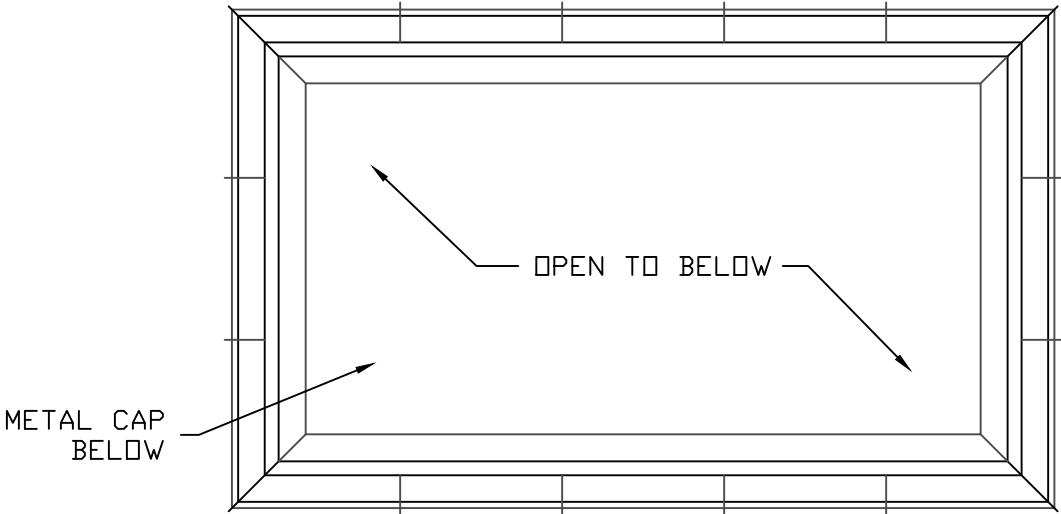

# CHIMNEY CAPS THE VISTA

TOP VIEW

FRONT VIEW

SIDE VIEW

REV. '24

AVAILABLE MATERIALS:

COPPER      FREEDOM GRAY COPPER      PREFINISHED ALUMINUM/ STEEL

INSTALLATION:      1. SET CHIMNEY CAP OVER CHIMNEY.    2. FASTEN WITH STAINLESS STEEL FASTENERS OR MASONRY ANCHORS TO 2" VERTICAL SIDE.