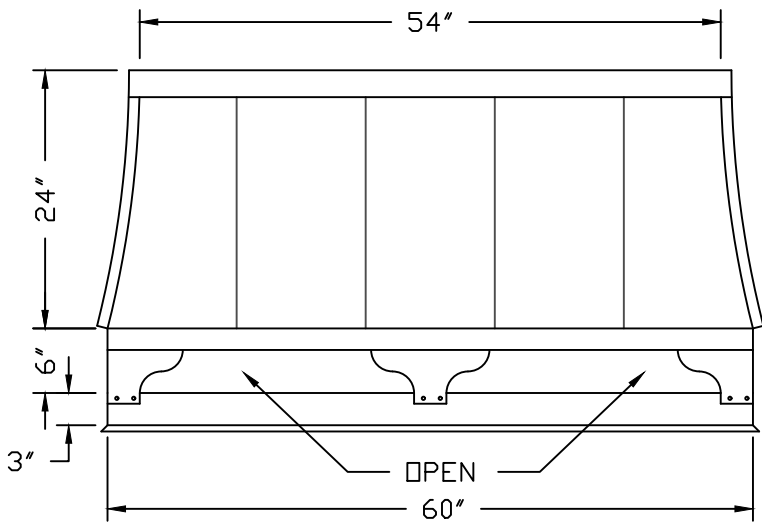

# CHIMNEY CAPS THE VISTA

TOP VIEW

FRONT VIEW

SIDE VIEW

REV. '24

AVAILABLE MATERIALS:

COPPER      FREEDOM GRAY COPPER      PREFINISHED ALUMINUM/ STEEL

INSTALLATION:      1. SET CHIMNEY CAP OVER CHIMNEY.    2. FASTEN WITH STAINLESS STEEL FASTENERS OR MASONRY ANCHORS TO 2" VERTICAL SIDE.

OTHER INFORMATION: PROVIDE SIZE AND SHAPE OF CHIMNEY CAP. DIMENSIONS SHOWN ARE STANDARD. OTHER SIZES AVAILABLE