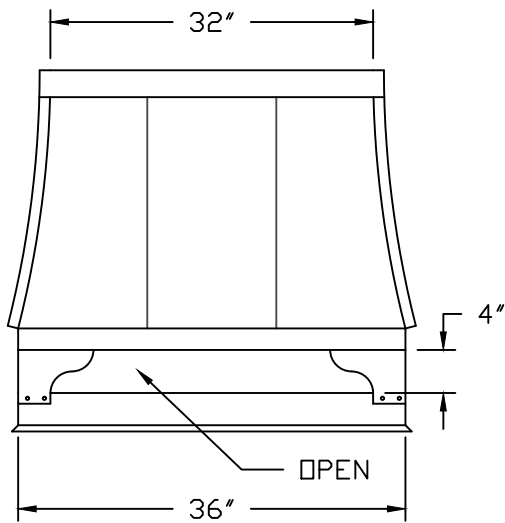

# CHIMNEY CAPS THE VISTA

TOP VIEW

FRONT VIEW

SIDE VIEW

REV. '24

AVAILABLE MATERIALS:

COPPER      FREEDOM GRAY COPPER      PREFINISHED ALUMINUM/ STEEL

INSTALLATION:      1. SET CHIMNEY CAP OVER CHIMNEY.    2. FASTEN WITH STAINLESS STEEL FASTENERS OR MASONRY ANCHORS TO 2" VERTICAL SIDE.

OTHER INFORMATION: PROVIDE SIZE AND SHAPE OF CHIMNEY CAP. DIMENSIONS SHOWN ARE STANDARD. OTHER SIZES AVAILABLE