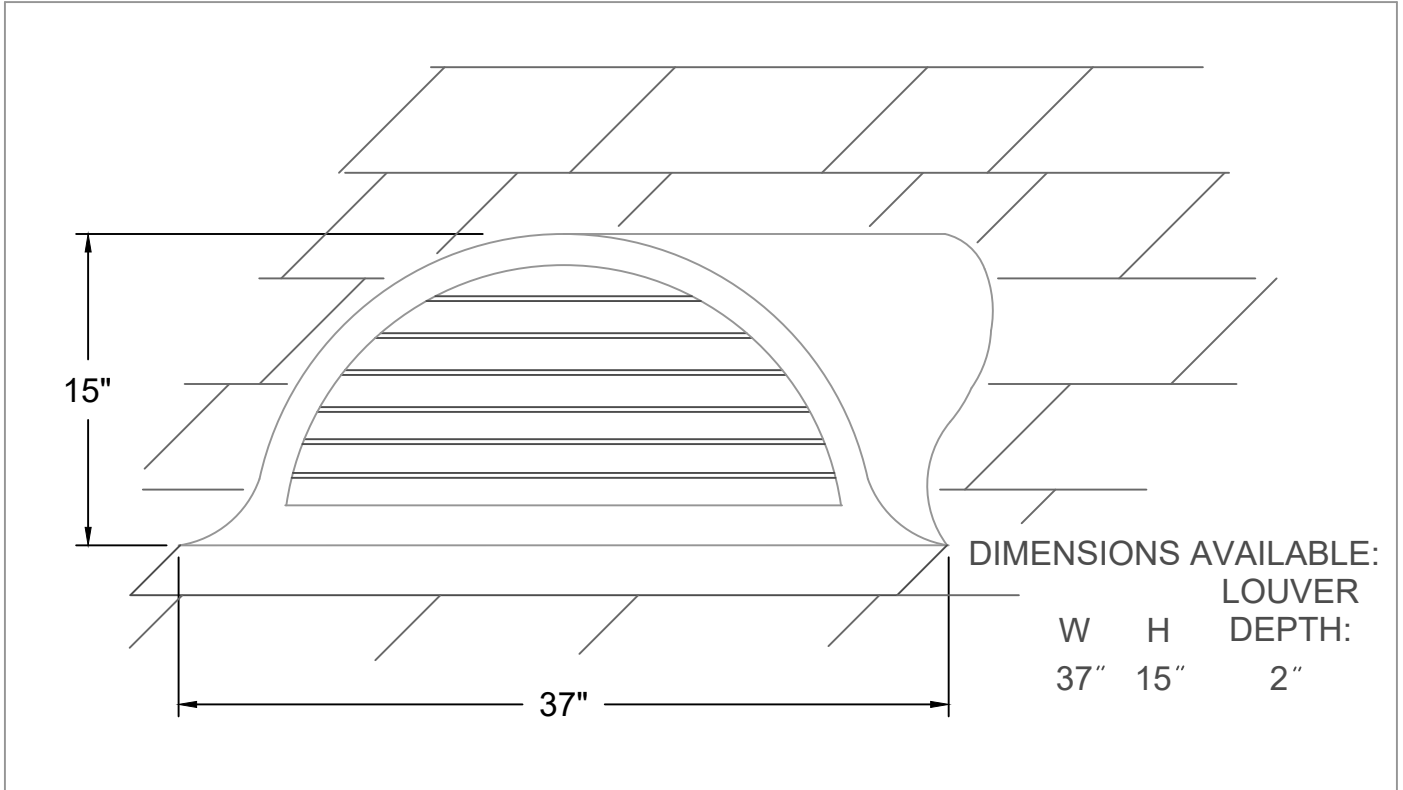

LOUVER DORMER WINGED

AVAILABLE MATERIALS:	PREFINISHED ALUMINUM/ STEEL
COPPER	FREEDOM GRAY COPPER PAINT GRIP STEEL PREWEATHERED ZINC

INSTALLATION: MARK OPENING IN ROOF DECK ON DESIRED COURSE. CUT OPENING IN DECK. POSITION DORMER OVER OPENING AND FASTEN TO DECK.