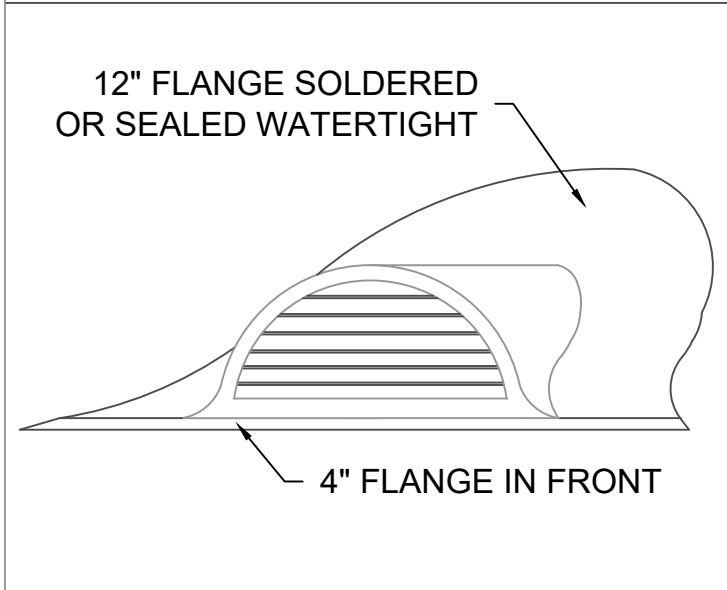

LOUVER DORMER WINGED

AVAILABLE MATERIALS:	PREFINISHED ALUMINUM/ STEEL
COPPER	FREEDOM GRAY COPPER PAINT GRIP STEEL PREWEATHERED ZINC

INSTALLATION: MARK OPENING IN ROOF DECK ON DESIRED COURSE. CUT OPENING IN DECK. POSITION DORMER OVER OPENING AND FASTEN TO DECK.

OTHER INFORMATION: SPECIFY EXACT ROOF PITCH.

OTHER: INCLUDES INSECT SCREEN OF COMPATIBLE MATERIAL. OTHER SIZES AVAILABLE UPON REQUEST