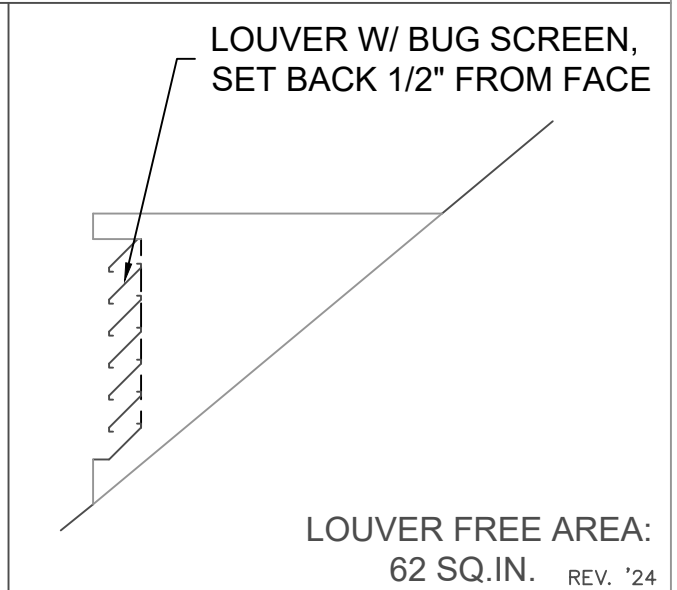

LOUVER DORMER WINGED

AVAILABLE MATERIALS:	PREFINISHED ALUMINUM/ STEEL
COPPER	FREEDOM GRAY COPPER PAINT GRIP STEEL PREWEATHERED ZINC

INSTALLATION: MARK OPENING IN ROOF DECK ON DESIRED COURSE. CUT OPENING IN DECK. POSITION DORMER OVER OPENING AND FASTEN TO DECK.

OTHER INFORMATION: SPECIFY EXACT ROOF PITCH.

OTHER: INCLUDES INSECT SCREEN OF COMPATIBLE MATERIAL. OTHER SIZES AVAILABLE UPON REQUEST