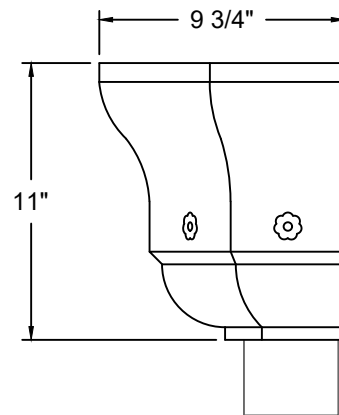

# CONDUCTOR HEADS THE YORKSHIRE (MULTI-SIDED)

SIDE VIEW

TOP VIEW

AVAILABLE MATERIALS  
 COPPER    FREEDOM GRAY COPPER    PAINT GRIP STEEL    PREWEATHERED ZINC  
 MILL FINISHED ALUMINUM    GALVANIZED

REV. '24