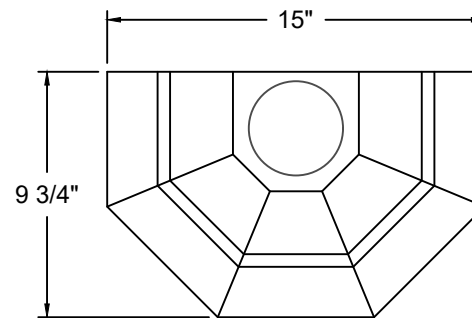

# CONDUCTOR HEADS THE YORKSHIRE (MULTI-SIDED)

SIDE VIEW

TOP VIEW

AVAILABLE MATERIALS  
 COPPER    FREEDOM GRAY COPPER    PAINT GRIP STEEL    PREWEATHERED ZINC  
 MILL FINISHED ALUMINUM    GALVANIZED

REV. '24