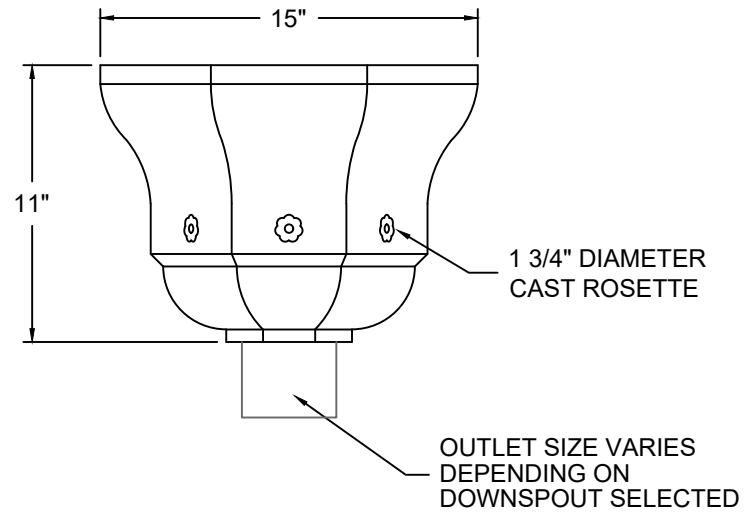

# CONDUCTOR HEADS THE YORKSHIRE (MULTI-SIDED)

SIDE VIEW

TOP VIEW

AVAILABLE MATERIALS  
 COPPER    FREEDOM GRAY COPPER    PAINT GRIP STEEL    PREWEATHERED ZINC  
 MILL FINISHED ALUMINUM    GALVANIZED

REV. '24